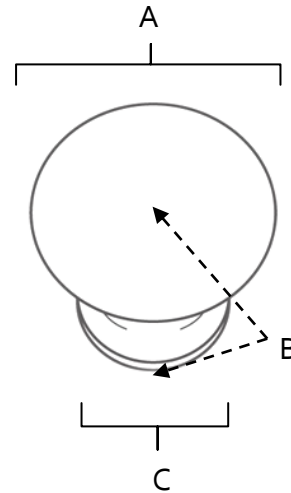

**SPECIFICATIONS**

**TRADITIONAL  
KNOBS**

**FEATURES**

Traditional styling  
Multiple finishes  
Concealed installation

**WARRANTY**

Limited lifetime

**FINISHES**

Polished Brass (PB)  
Polished Chrome (PC)  
Antique English (AE)  
Antique English Matte (AEM)  
Antique Pewter (AP)  
Barcelona (BARC)  
Bronze (BRZ)  
Chocolate Bronze (CHBRZ)  
Matte Black (MB)  
Polished Antique (PA)  
Polished Nickel (PN)  
Satin Nickel (SN)

**MATERIAL**

Brass

Item#	A	B	C
A1066	3/4"	3/4"	7/16"
A1067	1"	1"	9/16"

**KEY:**

A - Length and Width  
B - Projection  
C - Mount Length and Width

NOTE: Dimensions and specifications are subject to change without notice.