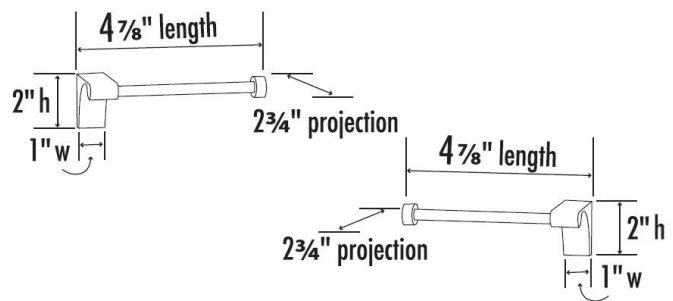

SPECIFICATIONS

LUNA

SINGLE POST TISSUE HOLDER

FEATURES

Transitional styling
Multiple finishes
Concealed installation

WARRANTY

Limited lifetime

FINISHES

Polished Brass (PB)
Polished Brass/Non-lacquered (PB/NL)
Polished Chrome (PC)
Bronze (BRZ)
Polished Nickel (PN)
Satin Nickel (SN)

MATERIAL

Brass

Item#

A6866L
A6866R

NOTE: Dimensions and specifications are subject to change without notice.