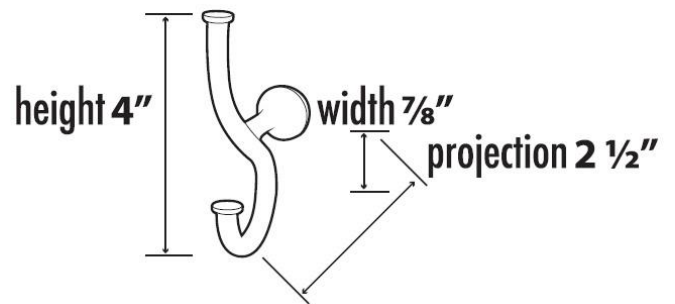

**SPECIFICATIONS**

**SPA 1**  
ROBE HOOK

**FEATURES**

Modern styling  
Multiple finishes  
Concealed installation

**WARRANTY**

Limited lifetime

**FINISHES**

Polished Brass/Non-lacquered (PB/NL)  
Polished Chrome (PC)  
Bronze (BRZ)  
Polished Nickel (PN)  
Satin Nickel (SN)

**MATERIAL**

Brass

**Item#**

**A7099**

NOTE: Dimensions and specifications are subject to change without notice.