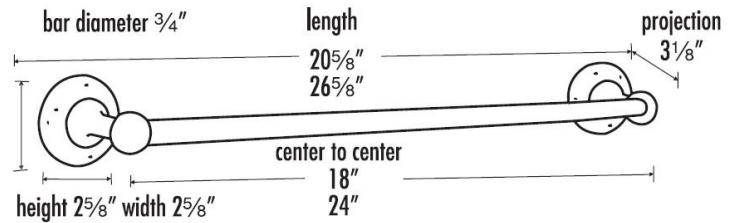

SPECIFICATIONS

**SIERRA
TOWEL BAR**

FEATURES

- Rustic styling
- Multiple finishes
- Concealed installation

WARRANTY

- Limited lifetime

FINISHES

- Dark Bronze (DKBRZ)
- Rust Bronze (RSTBRZ)
- Iron (IRN)
- White Bronze (WHBRZ)

MATERIAL

- Bronze

Item#

A8220-18

A8220-24

NOTE: Dimensions and specifications are subject to change without notice.