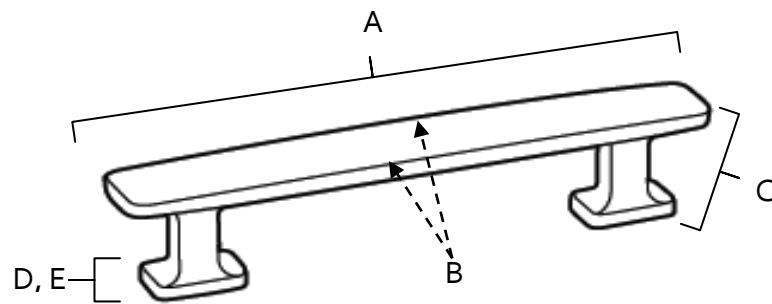

SPECIFICATIONS

Cloud

Appliance / Drawer Pull

FEATURES

- Modern styling
- Multiple finishes
- Concealed installation

WARRANTY

Limited lifetime

FINISHES

- Polished Chrome (PC)
- Polished Brass (PB)
- Bronze (BRZ)
- Chocolate Bronze (CHBRZ)
- Pewter (PEW)
- Polished Nickel (PN)
- Satin Nickel (SN)

MATERIAL

Brass

Item#	A	B	C	D	E(L)	F(W)
D252-8	9 1/4"	1"	8"	1 1/2"	3/4"	5/8"
D252-12	13 1/2"	1 1/8"	12"	2"	7/8"	3/4"
D252-18	19 1/2"	1 1/4"	18"	2 1/4"	7/8"	3/4"

KEY:

- A - Overall Length
- B - Handle Width
- C - Center to Center
- D - Projection
- E - Mount Length
- F - Mount Width

NOTE: Dimensions and specifications are subject to change without notice.

T 818.882.6028 F 818.700.1540 www.alnoinc.com