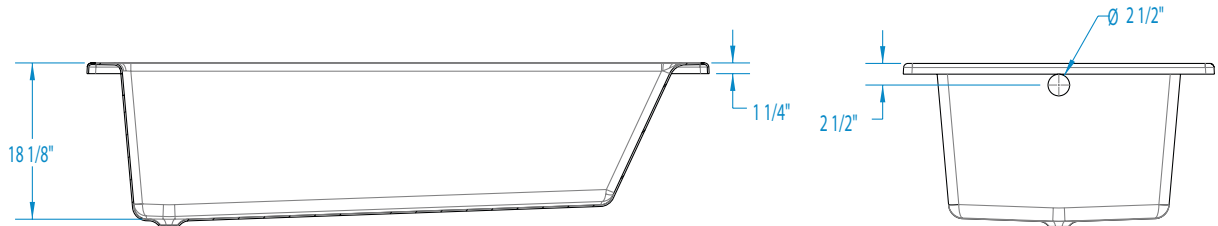

7236DMIN – EVERYDAY BATHS

72 x 36 x 19 inches

SOAKER MODEL #7236DMIN

WHIRLPOOL MODEL #7236DMINWP

FEATURES

- Island bath
- Deep bathing well
- Ergonomic backrest
- Slip-resistant textured bottom
- Universal drain
- AcrylX™ applied acrylic surface
- Lifetime limited warranty

7236DMIN

72 x 36 x 19 inches

FEATURES lbs Dimensional Tolerance $\pm \frac{3}{16}$ ". Dimensions needed for site preparation should be measured from the unit. Aquatic assumes no responsibility for preparatory work.

Model #	Material	Jets	Motor	Controls	Drain	Net Wt.	Pkg. Wt.
Soaker #7236DMIN	AcrylX™	0	–	–	Universal	56	61
Whirlpool #7236DMINWP	AcrylX™	6	63 GPM	Pneumatic	Universal	96	145

DIMENSIONS

Specifications	inches
Width: Overall / Net	72
Depth: Overall / Net	36 / 36
Height: Overall / Net	19
Enclosure Opening	–
Skirt Height	
Drain Rough-In (from Back Wall)	17
Drain Rough-In (from Side Wall)	2
Drain: Diameter / Clearance	2 / N/A