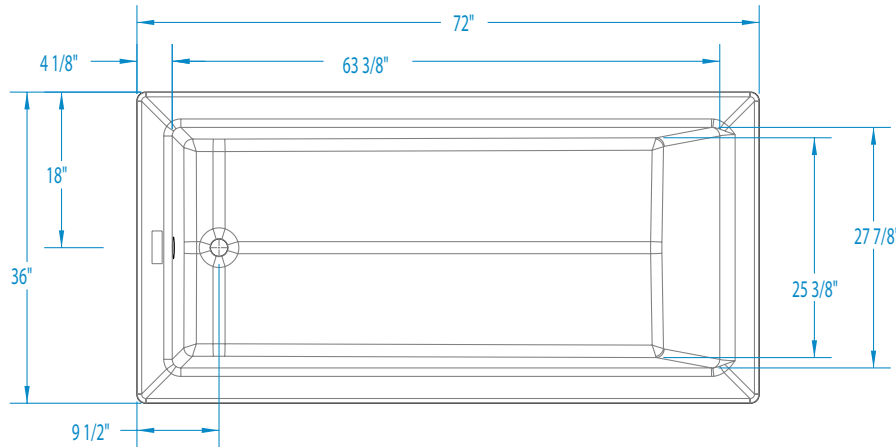

7236DMIN

72 x 36 x 19 inches

FEATURES lbs Dimensional Tolerance $\pm \frac{3}{16}$ ". Dimensions needed for site preparation should be measured from the unit. Aquatic assumes no responsibility for preparatory work.

Model #	Material	Jets	Motor	Controls	Drain	Net Wt.	Pkg. Wt.
Soaker #7236DMIN	AcrylX™	0	–	–	Universal	56	61
Whirlpool #7236DMINWP	AcrylX™	6	63 GPM	Pneumatic	Universal	96	145

DIMENSIONS

Specifications	inches
Width: Overall / Net	72
Depth: Overall / Net	36 / 36
Height: Overall / Net	19
Enclosure Opening	–
Skirt Height	
Drain Rough-In (from Back Wall)	17
Drain Rough-In (from Side Wall)	2
Drain: Diameter / Clearance	2 / N/A

FRAMING DIMENSIONS inches

Type	D Depth	W Width	H Height	A	B	C
Island (Drop-In)	34	70	17 ¾	Box Out	2	17

SUMP DATA

Top of Drain to Bottom of Overflow	Capacity to Overflow gal	Min. Operating Capacity gal	WIDTH @ centerline		DEPTH @ centerline	
			Top	Bottom	Top	Bottom
14 ½	88	51	63 ¾	55 ¼	27 ⅞	25 ⅞