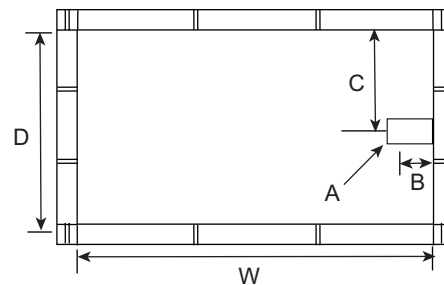

7236DMIN

72 x 36 x 19 inches

FEATURES lbs Dimensional Tolerance $\pm \frac{3}{16}$ ". Dimensions needed for site preparation should be measured from the unit. Aquatic assumes no responsibility for preparatory work.

Model #	Material	Jets	Motor	Controls	Drain	Net Wt.	Pkg. Wt.
Soaker #7236DMIN	AcrylX™	0	–	–	Universal	56	61
Whirlpool #7236DMINWP	AcrylX™	6	63 GPM	Pneumatic	Universal	96	145

DIMENSIONS

Specifications	inches
Width: Overall / Net	72
Depth: Overall / Net	36 / 36
Height: Overall / Net	19
Enclosure Opening	–
Skirt Height	
Drain Rough-In (from Back Wall)	17
Drain Rough-In (from Side Wall)	2
Drain: Diameter / Clearance	2 / N/A

FRAMING DIMENSIONS inches

Type	D Depth	W Width	H Height	A	B	C
Island (Drop-In)	34	70	17 ¾	Box Out	2	17

SUMP DATA

Top of Drain to Bottom of Overflow	Capacity to Overflow gal	Min. Operating Capacity gal	WIDTH @ centerline		DEPTH @ centerline	
			Top	Bottom	Top	Bottom
14 ½	88	51	63 ¾	55 ¼	27 ⅞	25 ⅞