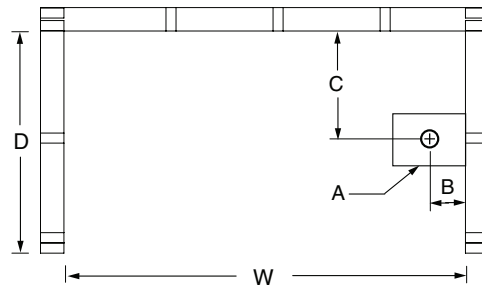

260304P – REMODELINE SECTIONALS

60 x 30 x 76 inches

Pocketed connection system locks sections together without fasteners

FEATURES

- 4-piece tub-shower
- Smooth wall
- Molded toiletry shelves
- Left or right hand drain
- AcrylX™ applied acrylic surface
- Lifetime limited warranty

COLOR OPTIONS

Stock	Upgraded	Premium
White	Almond Linen/Biscuit Bone	Black Mexican Sand Sand Bar Sterling Silver

260304P

60 x 30 x 76
inches

FEATURES lbs Dimensional Tolerance $\pm \frac{3}{8}$ ". Dimensions needed for site preparation should be measured from the unit. Aquatic assumes no responsibility for preparatory work.

Model #	Material	Wall Finish	Pieces	Drain	Net Wt.	Pkg. Wt.
260304P	AcrylX™	Smooth	4	LH or RH	177	182

DIMENSIONS

Specifications	inches
Width: Overall / Net	60
Depth: Overall / Net	31 1/4 / 30
Height: Overall / Net	77 1/4 / 76
Enclosure Opening	55
Skirt Height	17
Drain Rough-In (from Back Wall)	14
Drain Rough-In (from Side Wall)	8 1/2
Drain: Diameter / Clearance	2 / 3/4

FRAMING DIMENSIONS inches

Type	D Depth	W Width	H Height	A	B	C
Alcove	31 1/4	60	-	Box Out	1 1/2	14

SUMP DATA

Top of Drain to Bottom of Overflow	Capacity to Overflow gal	WIDTH @ centerline		DEPTH @ centerline	
		Top	Bottom	Top	Bottom
13 3/8	43	52 1/8	42 7/8	22 3/4	21