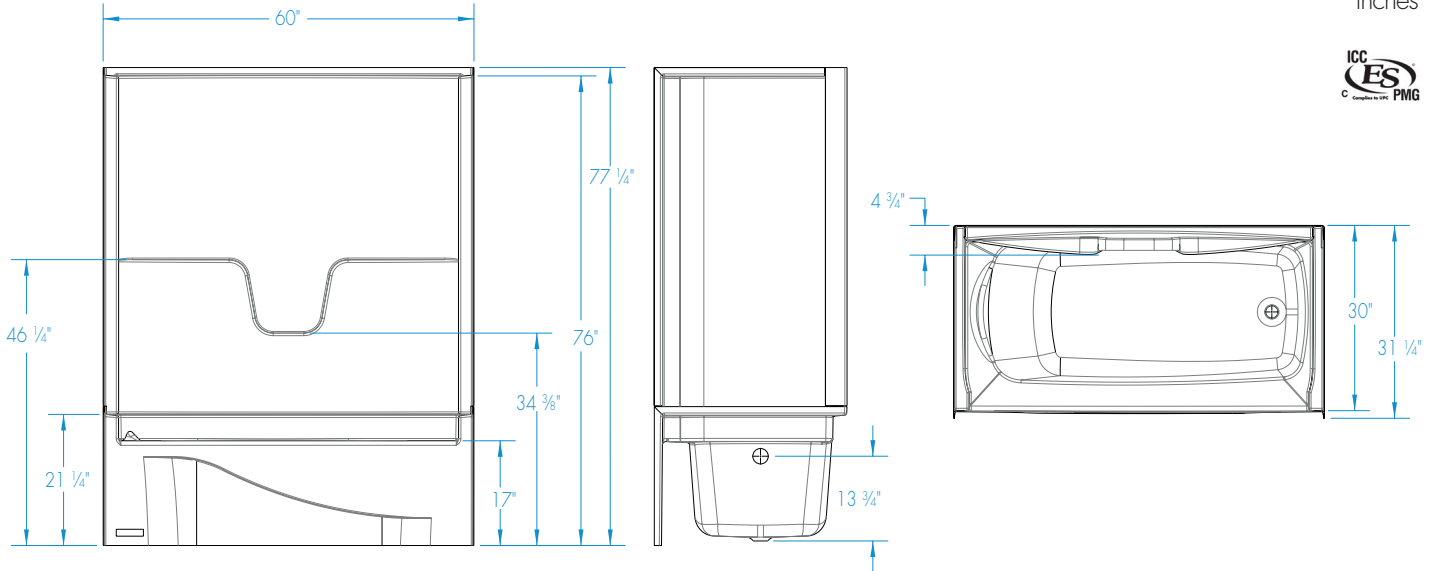

260304P – REMODELINE SECTIONALS

60 x 30 x 76 inches

Pocketed connection system locks sections together without fasteners

FEATURES

- 4-piece tub-shower
- Smooth wall
- Molded toiletry shelves
- Left or right hand drain
- AcrylX™ applied acrylic surface
- Lifetime limited warranty

COLOR OPTIONS

Stock	Upgraded	Premium
White	Almond Linen/Biscuit Bone	Black Mexican Sand Sand Bar Sterling Silver

260304P

60 x 30 x 76
inches

FEATURES lbs Dimensional Tolerance $\pm \frac{3}{8}$ ". Dimensions needed for site preparation should be measured from the unit. Aquatic assumes no responsibility for preparatory work.

Model #	Material	Wall Finish	Pieces	Drain	Net Wt.	Pkg. Wt.
260304P	AcrylX™	Smooth	4	LH or RH	177	182

DIMENSIONS

Specifications	inches
Width: Overall / Net	60
Depth: Overall / Net	31 1/4 / 30
Height: Overall / Net	77 1/4 / 76
Enclosure Opening	55
Skirt Height	17
Drain Rough-In (from Back Wall)	14
Drain Rough-In (from Side Wall)	8 1/2
Drain: Diameter / Clearance	2 / 3/4