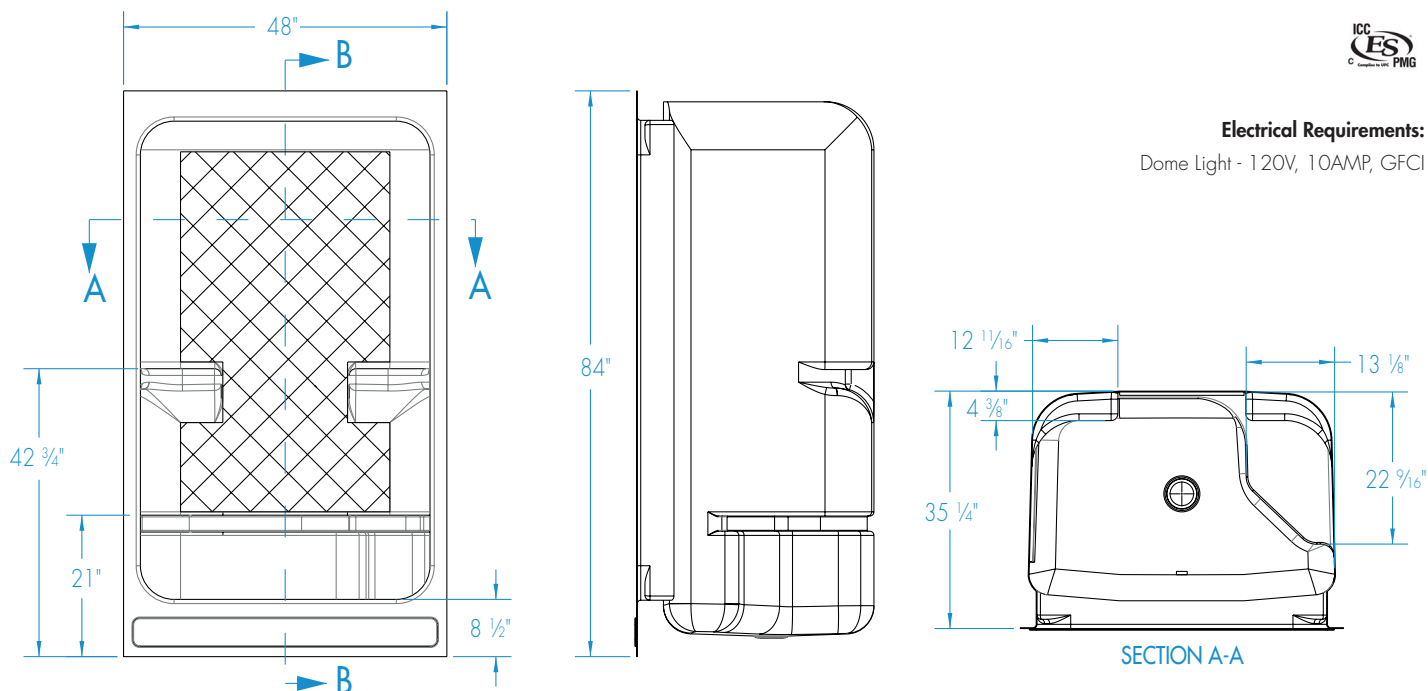

48ACS – ACRYLIC SHOWERS

inches

48 x 36 x 84

SHOWER MODEL #48ACS

FEATURES

- Decorative back wall
- Slip resistant, textured bottom
- Premium cast acrylic surface
- Face pack
- Limited 5-year warranty

OPTIONS

Stock	Upgraded
White	Biscuit

48ACS

48 x 36 x 84
inches

Electrical Requirements:
Dome Light - 120V, 10AMP, GFCI

FEATURES lbs Dimensional Tolerance $\pm 3/8"$. Dimensions needed for site preparation should be measured from the unit. Aquatic assumes no responsibility for preparatory work.

Type and Model #	Material	Wall Finish	Pieces	Drain	Seats	Lights	Pkg. Wt.
Shower #48ACSL	Cast Acrylic	Smooth wall	1	Center	1 seat (LH or RH)	Optional	156

DIMENSIONS

Specifications	inches
Width: Overall / Net	48
Depth: Overall / Net	36 / 36
Height: Overall / Net	84
Enclosure Opening	42 1/2 W x 71 H West 43 1/4 W x 71 1/2 H East
Skirt Height	8 1/2
Drain Rough-In (from Back Wall)	16
Drain Rough-In (from Side Wall)	24
Drain: Diameter / Clearance	3 1/4 / 2 3/4

FRAMING DIMENSIONS inches

Type	D Depth	W Width	H Height	A Box-Out	B	C
Alcove	37	48 1/8	-	6 x 6	24	16

*Refer to installation instructions for further detail. (domed models)