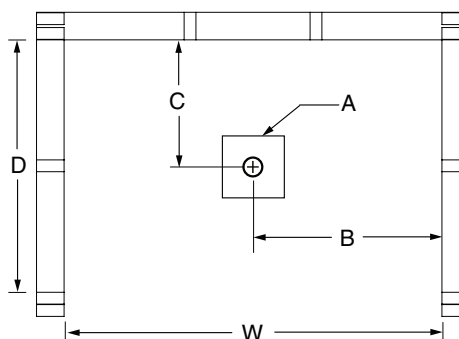

Stock	Upgraded
White	Biscuit

48ACS

48 x 36 x 84
inches

Electrical Requirements:
Dome Light - 120V, 10AMP, GFCI

FEATURES lbs Dimensional Tolerance $\pm 3/8"$. Dimensions needed for site preparation should be measured from the unit. Aquatic assumes no responsibility for preparatory work.

Type and Model #	Material	Wall Finish	Pieces	Drain	Seats	Lights	Pkg. Wt.
Shower #48ACSL	Cast Acrylic	Smooth wall	1	Center	1 seat (LH or RH)	Optional	156

DIMENSIONS

Specifications	inches
Width: Overall / Net	48
Depth: Overall / Net	36 / 36
Height: Overall / Net	84
Enclosure Opening	42 1/2 W x 71 H West 43 1/4 W x 71 1/2 H East
Skirt Height	8 1/2
Drain Rough-In (from Back Wall)	16
Drain Rough-In (from Side Wall)	24
Drain: Diameter / Clearance	3 1/4 / 2 3/4

FRAMING DIMENSIONS inches

Type	D Depth	W Width	H Height	A Box-Out	B	C
Alcove	37	48 1/8	-	6 x 6	24	16

*Refer to installation instructions for further detail. (domed models)