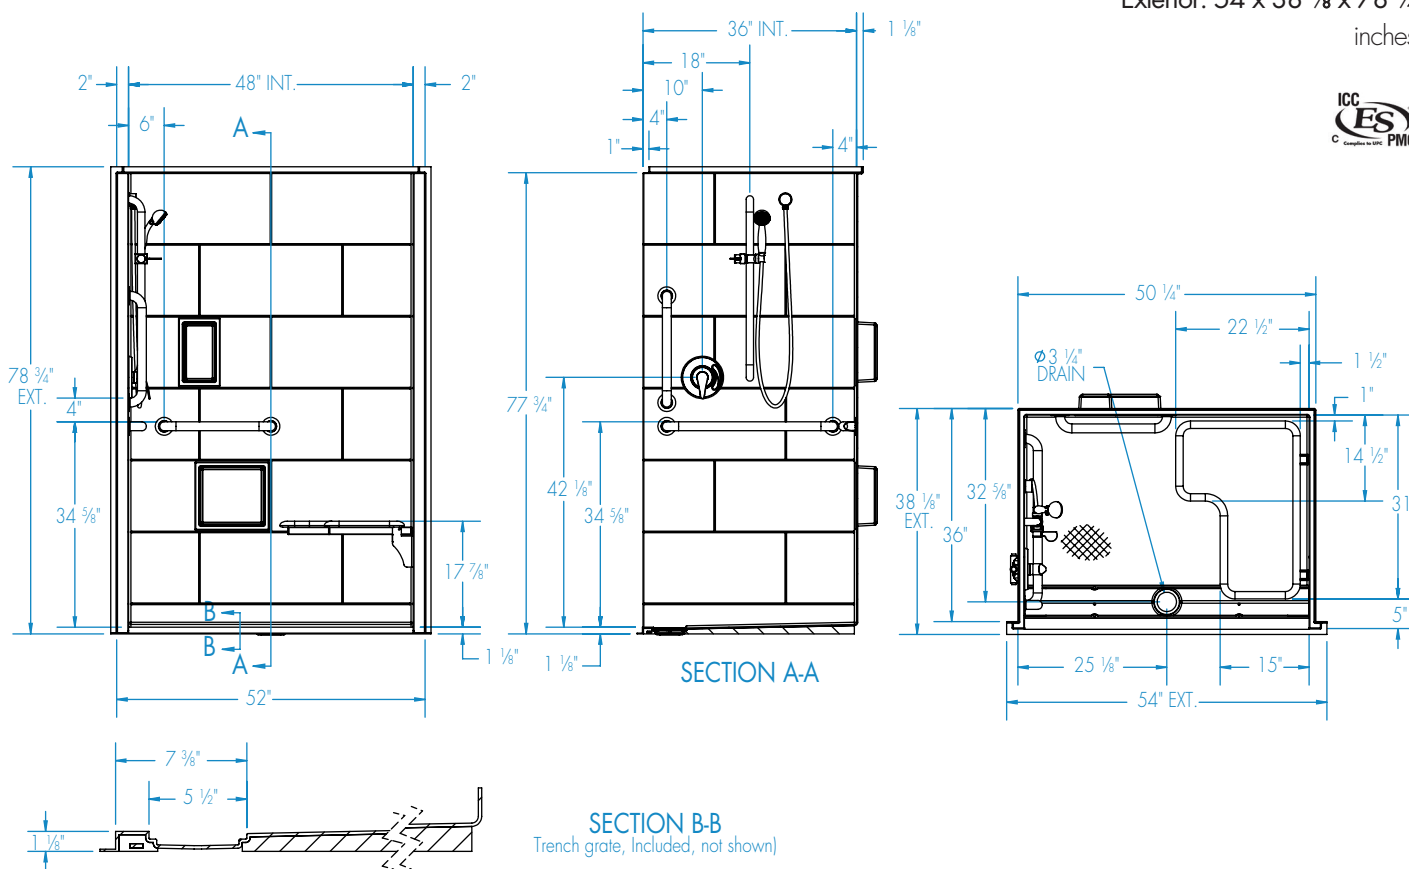

# 14836FSCTTR – ACCESSIBLE SHOWERS

Interior: 48 x 36 x 76 ¾

Exterior: 54 x 38 ½ x 78 ¾

inches

The 14836FSCTTR accessible shower features innovative installation design, including an engineered leveled base and improved front threshold with molded integral linear trench drain. A true time and money saver, our pre-leveled base lets you install directly on a **level** floor. And its front threshold is engineered to keep a constant level with the innovative nailing flange.

Interior: 48 x 36 x 76 ¾  
Exterior: 54 x 38 ⅛ x 78 ¾  
inches

**FEATURES**

Dimensional Tolerance ± ⅜". Dimensions needed for site preparation should be measured from the unit. Manufacturer assumes no responsibility for preparatory work.

Type and Model #	Material	Wall Finish	Pieces	Drain	Dam/Skirt Height	Net Wt. lbs	Pkg. Wt. lbs
Shower 14836BFSCTTR	AcrylX™ applied acrylic	Smooth tile	1	Center Front	1 ⅛" skirt	160	170

**DIMENSIONS**

Specifications	inches
Width: Ext. / Int.	54 / 48
Depth: Ext. / Int.	38 ⅛ / 36
Height: Ext. / Int.	78 ¾ / 76 ¾
Enclosure Opening:	48
Skirt Height:	1 ⅛
Drain Rough-In (from Back Wall)	32 ⅝
Drain Rough-In (from Side Wall)	25 ⅛

**FRAMING DIMENSIONS** inches

Type	D Depth	W Width	H Height	A	B	C
Alcove	36	50 ¼	-	Box Out	25 ⅛	32 ⅝

**Aquatic products may be specified as Lasco Bathware.**