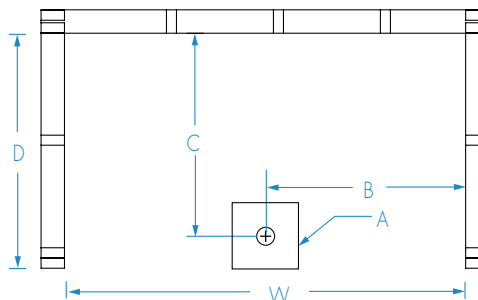

Interior: 48 x 36 x 76 ¾  
Exterior: 54 x 38 ⅛ x 78 ¾  
inches

**FEATURES**

Dimensional Tolerance ± ⅜". Dimensions needed for site preparation should be measured from the unit. Manufacturer assumes no responsibility for preparatory work.

Type and Model #	Material	Wall Finish	Pieces	Drain	Dam/Skirt Height	Net Wt. lbs	Pkg. Wt. lbs
Shower 14836BFSCTTR	AcrylX™ applied acrylic	Smooth tile	1	Center Front	1 ⅛" skirt	160	170

**DIMENSIONS**

Specifications	inches
Width: Ext. / Int.	54 / 48
Depth: Ext. / Int.	38 ⅛ / 36
Height: Ext. / Int.	78 ¾ / 76 ¾
Enclosure Opening:	48
Skirt Height:	1 ⅛
Drain Rough-In (from Back Wall)	32 ⅝
Drain Rough-In (from Side Wall)	25 ⅛

**FRAMING DIMENSIONS** inches

Type	D Depth	W Width	H Height	A	B	C
Alcove	36	50 ¼	-	Box Out	25 ⅛	32 ⅝

**Aquatic products may be specified as Lasco Bathware.**