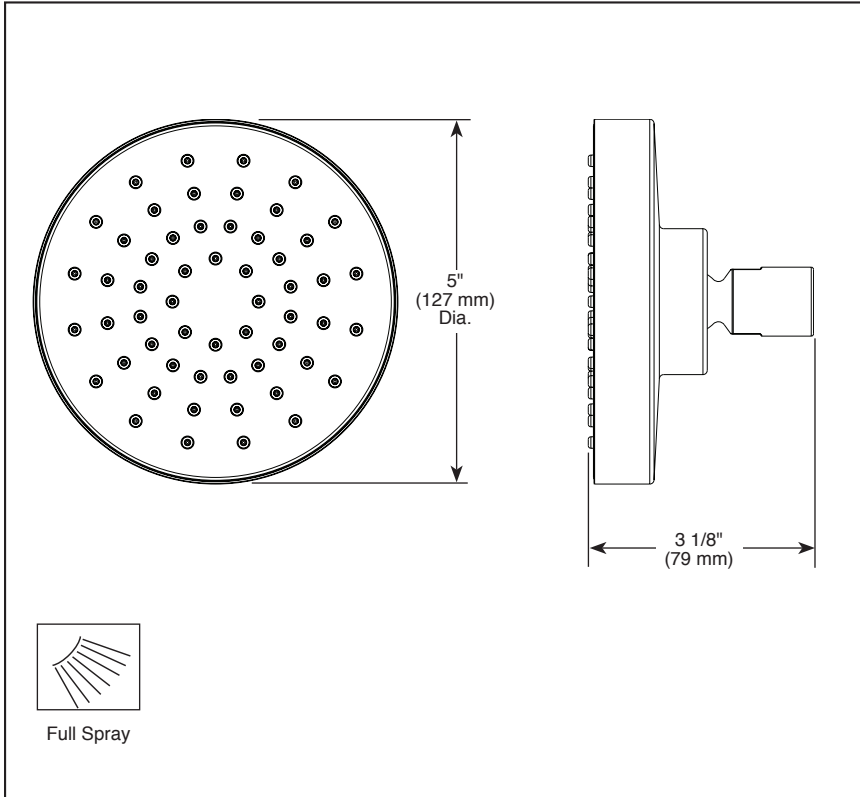

▲ Designate finish suffix

BRIZO®

SINGLE-FUNCTION SHOWERHEAD

FEATURES:

- Touch-Clean® Nozzles

STANDARD SPECIFICATIONS:

- Max flow rate 1.75 gpm @ 80 psi, 6.6 L/min @ 550 kPa (82392)
- Max flow rate 2.5 gpm @ 80 psi, 9.5 L/min @ 550 kPa (82392-2.5)
- Showerhead has 1/2"-14 NPSM female connection
- Wrench flats for tightening
- Showerhead ball nut pivots, rotates and provides extra thread coverage
- Finished spray face matches shell finish
- Solid fabricated brass showerhead

WARRANTY

- Parts and Finish - Lifetime limited warranty; or for commercial purchasers, 10 years for multi-family residential (apartments and condominiums) and 5 years for all other commercial uses, in each case from the date of purchase.
- Electronic Parts and Batteries (if applicable) - 5 years from the date of purchase; or for commercial purchasers, 1 year from the date of purchase. No warranty is provided on batteries.

COMPLIES WITH:

- ASME A112.18.1 / CSA B125.1
- EPA WaterSense® - Applies to 82392 only