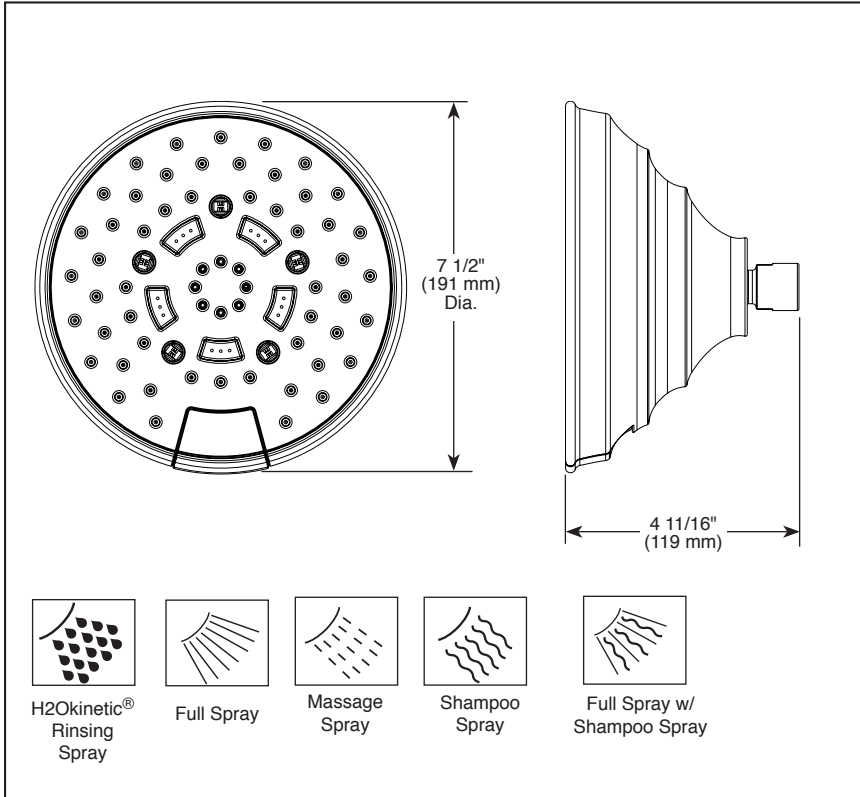

Submitted Model No.: _____

Specific Features: _____

▲ Designate finish suffix

BRIZO®

MULTI-FUNCTION SHOWERHEAD

■ 5-Function Showerhead Featuring H₂Okinetic® Technology

FEATURES:

- Touch-Clean® Nozzles
- H₂Okinetic® Technology

STANDARD SPECIFICATIONS:

- Max flow rate 1.75 gpm @ 80 psi, 6.6 L/min @ 550 kPa (87495)
- Max flow rate 2.5 gpm @ 80 psi, 9.5 L/min @ 550 kPa (87495-2.5)
- Showerhead has 1/2"-14 NPSM female connection
- Wrench flats for tightening
- Showerhead ball nut pivots, rotates and provides extra thread coverage
- Push button for spray selection
- Finished spray face matches shell finish