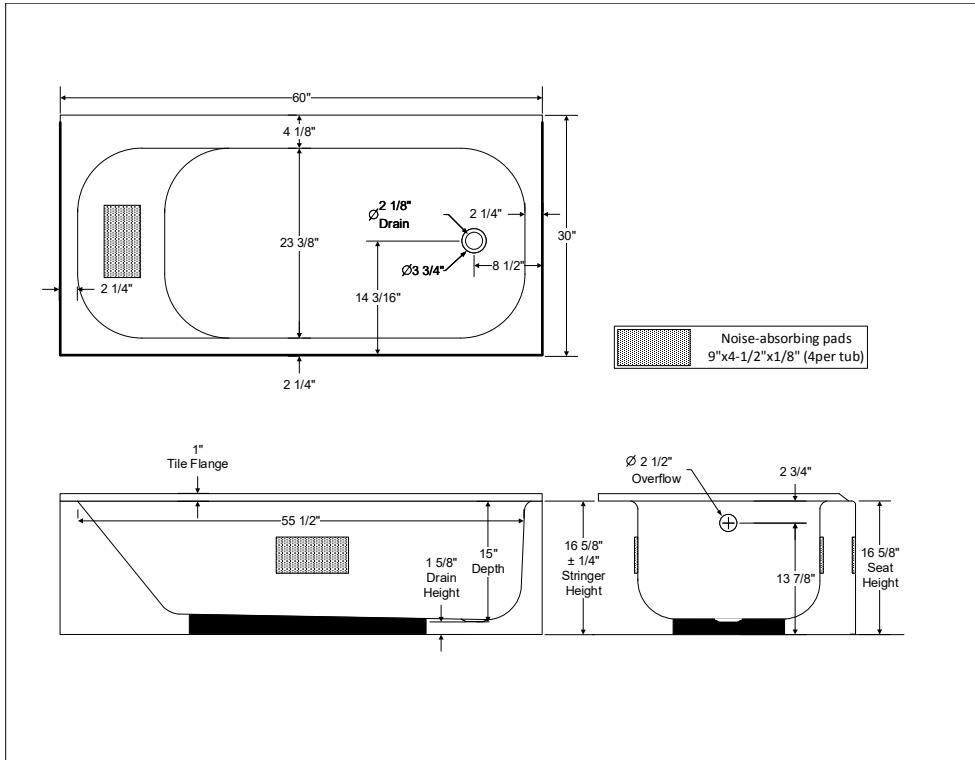

# Maui

**Model number:**

**BZ010014**

**Dimensions:** 60" x 30" x 17"

**Installation:** Alcove

**Material:** Porcelain-finished Steel

## Dimensions:

60 x 30 x 16 5/8 in.

## Deck width:

30 in.