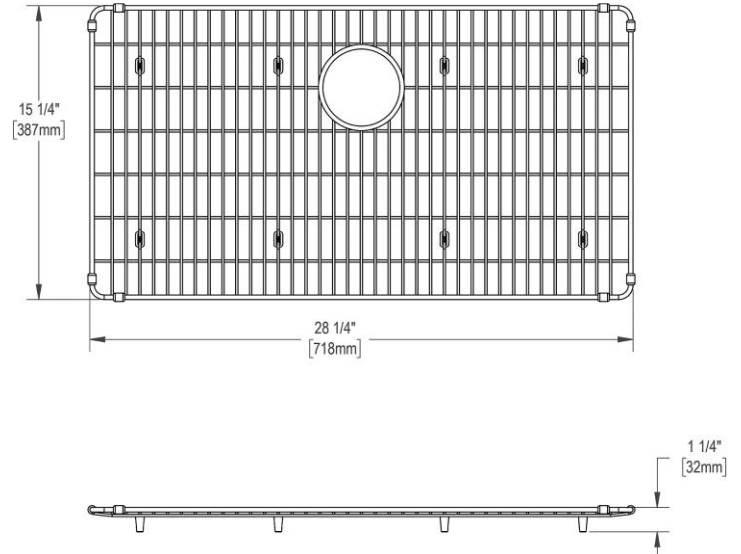

Material:	Stainless Steel
Finish:	Polished Stainless Steel
Dimensions:	28-1/4" x 15-1/4" x 1-1/4"

Special Note: For bowls with rear center drain opening.

AMERICAN PRIDE. A LIFETIME TRADITION.
Like your family, the Elkay family has values and traditions that endure. For almost a century, Elkay has been a family-owned and operated company, providing thousands of jobs that support our families and communities.

[Clean and Care Manual (PDF)](#)

[Clean and Care Manual (PDF)](#)

[Warranty (PDF)](#)