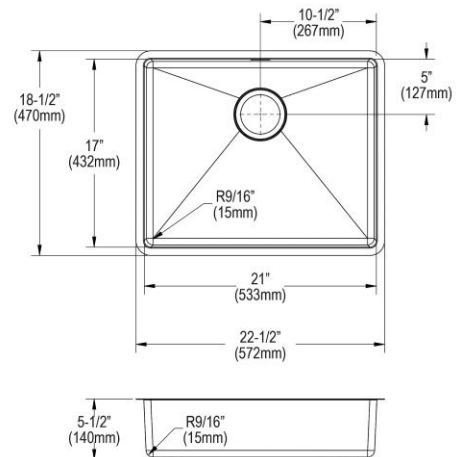

A Century of Tradition and Quality.

For more than 100 years, Elkay has been making innovative products and providing exceptional customer care. We take pride in offering plumbing products that make life easier, inspire change and leave the world a better place.

Product Compliance: ASME A112.19.3/CSA B45.4

Sinks are listed by IAPMO® as meeting the applicable requirements of the Uniform Plumbing Code®, International Plumbing Code®, and National Plumbing Code of Canada.

Complies with ADA & ICC A117.1 accessibility requirements when installed according to the requirements outlined in these standards.

[Clean and Care Manual (PDF)](#)

[Installation Instructions (PDF) - 1000005239](#)

[Warranty (PDF)](#)