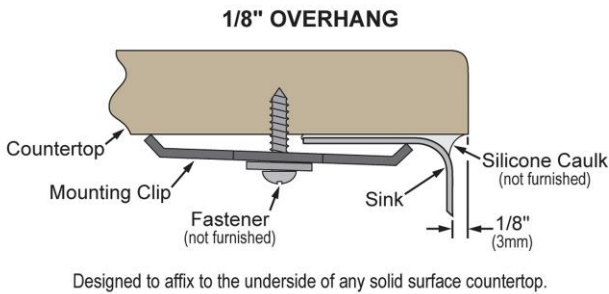

PRODUCT SPECIFICATIONS

Elkay Crosstown® 18 Gauge Stainless Steel 22-1/2" x 18-1/2" x 5-1/2" Single Bowl Undermount Sink. Sink is manufactured from 18 gauge 304 Stainless Steel with a Polished Satin finish, Rear Center drain placement, and Full spray sides and bottom with Sides and Bottom pads.

Installation Type:	Undermount
Material:	304 Stainless Steel
Finish:	Polished Satin
Gauge:	18
Sound Deadening:	Full spray sides and bottom with Sides and Bottom pads
Number of Bowls:	1
Sink Dimensions:	22-1/2" x 18-1/2" x 5-1/2"
Bowl 1 Dimensions:	21" x 17" x 5-1/2"
Drain Size:	3-1/2" (89mm)
Drain Location:	Rear Center
Minimum Cabinet Size:	27"
Mounting Hardware:	Part # 54300008 included
Template Included:	Yes
Cutout Template #:	1000003457

Template is available for download at [elkay.com](#). CAD software will be required to open the template.

Installation Profile: