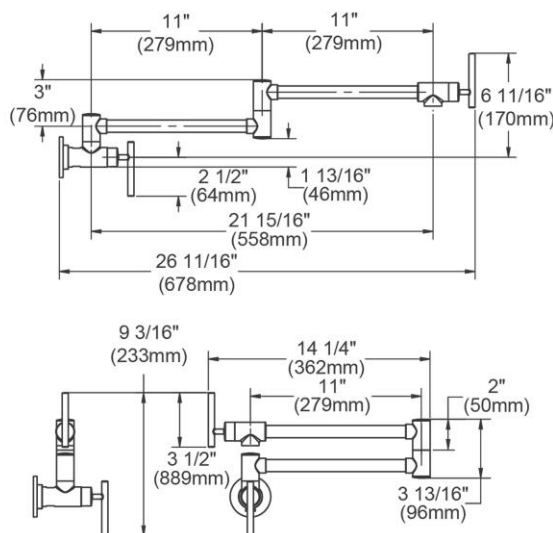

AMERICAN PRIDE. A LIFETIME TRADITION.
Like your family, the Elkay family has values and traditions that endure. For almost a century, Elkay has been a family-owned and operated company, providing thousands of jobs that support our families and communities.

Product Compliance: ASME A112.18.1/CSA B125.1
NSF 61
NSF 372 (lead free)

Complies with ADA & ICC A117.1 accessibility requirements when installed according to the requirements outlined in these standards.

[Clean and Care Manual (PDF)](#)
[Installation Instructions (PDF)](#)
[Limited Lifetime Warranty (PDF)](#)