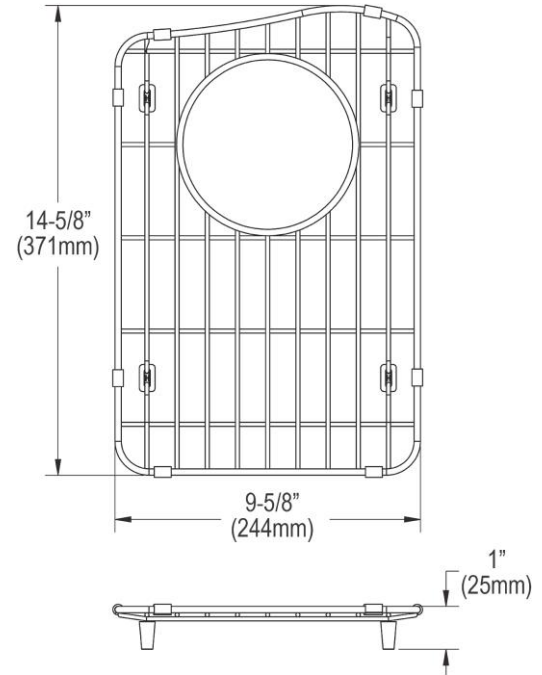

Material:	Stainless Steel
Finish:	Polished Stainless Steel
Dimensions:	9-5/8" x 14-5/8" x 1"
Fits Bowl Size(s):	11-1/2" x 16-13/16"

Special Note: For bowls with rear center drain opening.

AMERICAN PRIDE. A LIFETIME TRADITION. Like your family, the Elkay family has values and traditions that endure. For almost a century, Elkay has been a family-owned and operated company, providing thousands of jobs that support our families and communities.

[Clean and Care Manual (PDF)](#)

[Clean and Care Manual (PDF)](#)

[Warranty (PDF)](#)