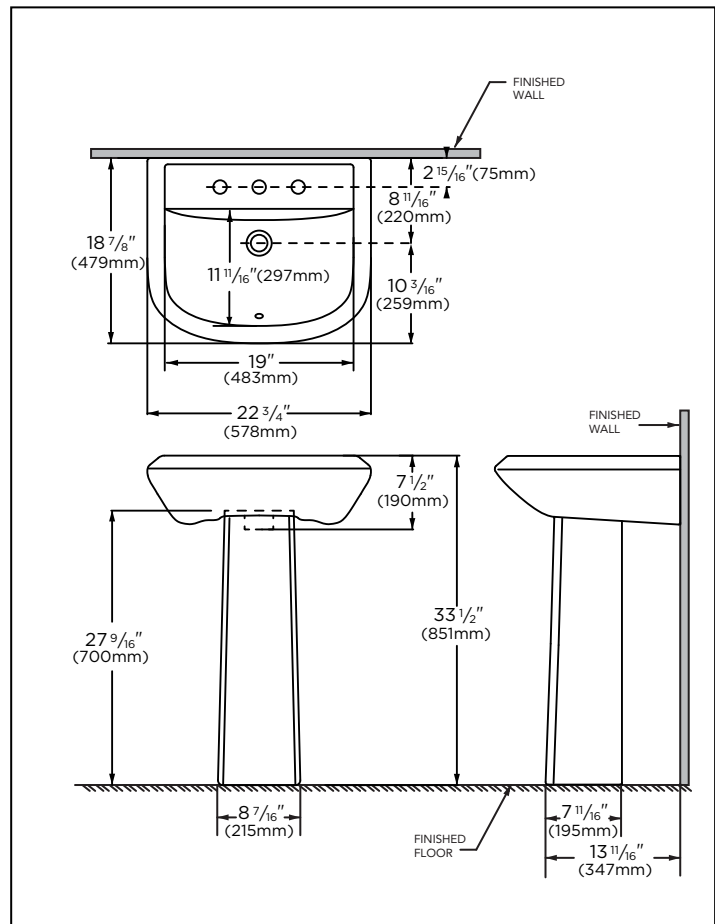

#### Included Components:

□ Combination	23-591	23-594	23-598
□ Lavatory	13-591	13-594	13-598
□ Pedestal	29-834	29-834	29-834

### Fixtures:

Models	23-591	23-594	23-598
Configuration	1 hole	4" centers	8" centers
Height	33 1/2"	33 1/2"	33 1/2"
Width	22 3/4"	22 3/4"	22 3/4"
Depth	18 7/8"	18 7/8"	18 7/8"
Shipping Weight	66lbs	66lbs	66lbs

### Warranty:

- Limited lifetime warranty

**NOTES:** All dimensions are in inches. Illustrations may not be drawn to scale.  
\* Dimensions shown for locations of supply lines and "P" trap are suggested.

**IMPORTANT:**  
Dimensions of fixtures are nominal and may vary within the range of tolerances established by ASME standard A 112.19.2  
**PLUMBERS NOTE:** Provide suitable reinforcement for all wall supports