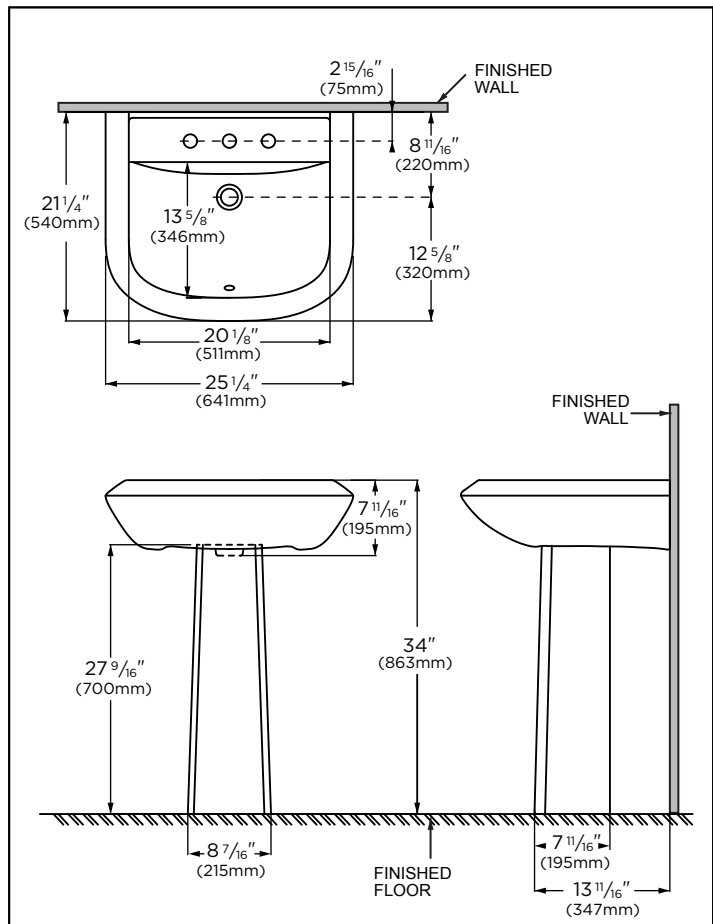

Features:

□ 23-592/23-595/23-599

- Vitreous china
- Contemporary design compliments our Avalanche toilets
- Standard size pedestal lavatory
- Concealed front overflow
- 25 1/4" X 21 1/4" Lavatory for pedestal
- Available in Single Hole, 4" CC and 8" CC configuration
- Wall hanger included (99-161)

Technical Information:

Included Components:

□ Combination	23-592	23-595	23-599
□ Lavatory	13-592	13-595	13-599
□ Pedestal	29-834	29-834	29-834

Fixtures:

Models	23-592	23-595	23-599
Configuration	1 hole	4" centers	8" centers
Height	34"	34"	34"
Width	25 1/4"	25 1/4"	25 1/4"
Depth	21 1/4"	21 1/4"	21 1/4"
Shipping Weight	74lbs	74lbs	74lbs

Available Colors:

- White only

Warranty:

- Limited Lifetime Warranty

NOTES: All dimensions are in inches. Illustrations may not be drawn to scale.
 * Dimensions shown for locations of supply lines and "P" trap are suggested.

IMPORTANT:
 Dimensions of fixtures are nominal and may vary within the range of tolerances established by ASME standard A 112.19.2
PLUMBERS NOTE: Provide suitable reinforcement for all wall supports