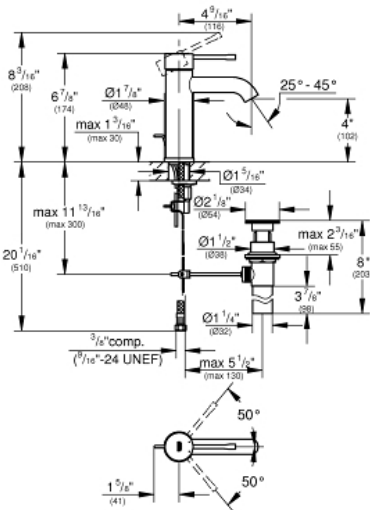

ESSENCE
Single-Handle Bathroom Faucet S-
Size

MODEL # 2359200A

Pure Freude
an Wasser

GROHE

Product Description:

ESSENCE

Single-Handle Bathroom Faucet S-Size

Standard Specification:

- Single hole installation
- GROHE SilkMove 1.1" (28 mm) ceramic cartridge
- With temperature limiter
- GROHE StarLight chrome finish
- GROHE EcoJoy Mousseur 1.2 gpm
- Includes waste-set drain assembly
- GROHE AquaGuide adjustable flow control
- GROHE QuickFix installation system
- Metal lever handle

Applicable Codes & Standards:

- Energy Policy Act of 1992
- NSF 61
- ASME A112.18.1/CSA B125.1
- US Federal and State material regulations
- EPA WaterSense®
- ICC/ANSI A117.1

Color:

- 2359200A StarLight Chrome