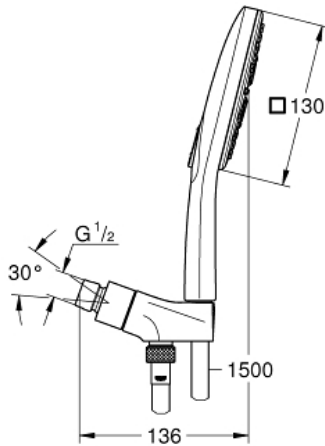

RAINSHOWER SMARTACTIVE
130 CUBE
Shower Set
MODEL # 26605000

Pure Freude
an Wasser

GROHE

Product Description:

**RAINSHOWER SMARTACTIVE 130 CUBE
Shower Set**

Standard Specification:

- Consisting of:
- Rainshower SmartActive 130 Cube Hand Shower (26 552)
- Hand Shower Bracket
- Rotaflex Metal Longlife shower hose, 59" (1500mm) (28 417)
- GROHE EcoJoy 1.75 gpm (6.6 l/min) flow limiter
- GROHE DreamSpray perfect spray pattern
- GROHE StarLight chrome finish
- SpeedClean anti-lime system
- Inner WaterGuide for a longer life
- Twistfree to prevent hose from twisting