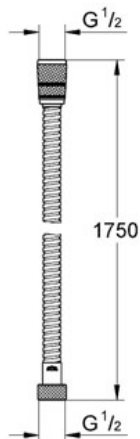

ROTAFLEX Shower Hose

MODEL # 28025

Pure Freude an Wasser

GROHE

GROHE America, Inc | 200 North Gary Avenue, Suite G, Roselle, IL 60172
Phone: +1 (800) 444-7643 | Fax: +1 (800) 225-2778 | us-customerservice@grohe.com

Product Description: Shower Hose

Standard Specification:

- GROHE StarLight® finish
- Rotation cone for Twistfree-function
- Silicone strip prevents hand shower from turning while in body pray position
- 69"
- Metal

Color:

- 28025 000 chrome
- 28025 ZB0 Oil Rubbed Bronze