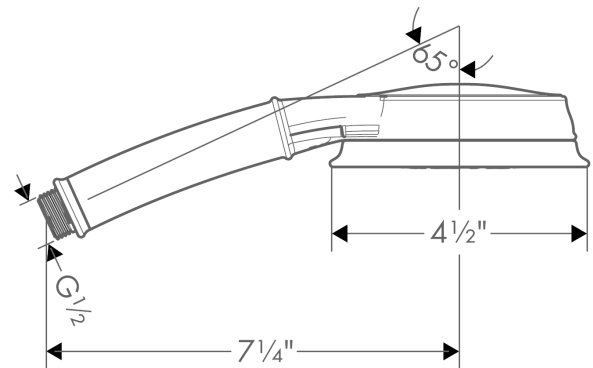

**Croma 100 Classic**  
**Handshower 3-Jet, 2.5 GPM**  
 Finishes : **chrome** Part no. : **04072000**

**Description**

**Features**

- 75 no-clog spray channels
- Spray modes: Full, Pulsating Massage, Intense Turbo
- Flow: 2.5 GPM (9.5 L/Min)

**Item details**

List Price \$ 106.00

**Technology**

**Compliance**

**Product image**

**Scale drawing**

**Croma 100 Classic**  
**Handshower 3-Jet, 2.5 GPM**  
Finishes : **chrome**    Part no. : **04072000**

Exploded drawing

Year of production: >01/08

**Croma 100 Classic**  
**Handshower 3-Jet, 2.5 GPM**  
 Finishes : **chrome**    Part no. : **04072000**

**Spare parts list**

Year of production: >01/08

<b>Pos.</b>	<b>Description</b>	<b>Part no.</b>	<b>Price</b>	<b>PU</b>
1	filter packing	94246000	-	1