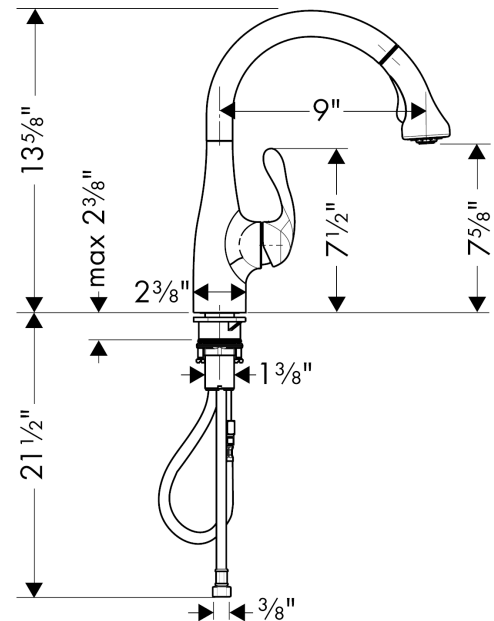

Allegro E Gourmet
Prep Kitchen Faucet, 2-Spray Pull-Down, 1.75 GPM
 Finishes : **chrome** Part no. : **04297000**

Description

Features

- Swivel range 150°
- Full and needle spray
- Locking spray diverter (reverts to default spray mode upon valve closing)
- MagFit magnetic sprayhead docking
- Single-hole installation
- Flow: 1.75 GPM (6.6 L/Min)
- 3/8" connections
- Integrated double backflow prevention

Item details

List Price \$ 692.00

Technology

Compliance

Product image

Scale drawing

Allegro E Gourmet
Prep Kitchen Faucet, 2-Spray Pull-Down, 1.75 GPM
 Finishes : **chrome** Part no. : **04297000**

Spare parts list

Year of production: >10/18

Pos.	Description	Part no.	Price	PU
1	handle	98597001	-	1
2	screw cover	88655000	-	1
3	flange	96468000	-	1
4	nut	96461000	-	1
5	cartridge, assy	92730000	-	1
6	locking screw for handle	95140000	-	1
7	seal	95008000	-	1
8	filter	97735000	-	1
9	handspray	98599001	-	1
10	set of non return valves DW 15	97350000	-	1
11	non return valve	93218000	-	1
12	hose 1,50 m	88624000	-	1
13	connection hose 600 mm M10x1	95561000	-	1
14	fixing set (Ø 34)	95049000	-	1
15	connection hose 900 mm M8x0,75 G3/8	96316000	-	1