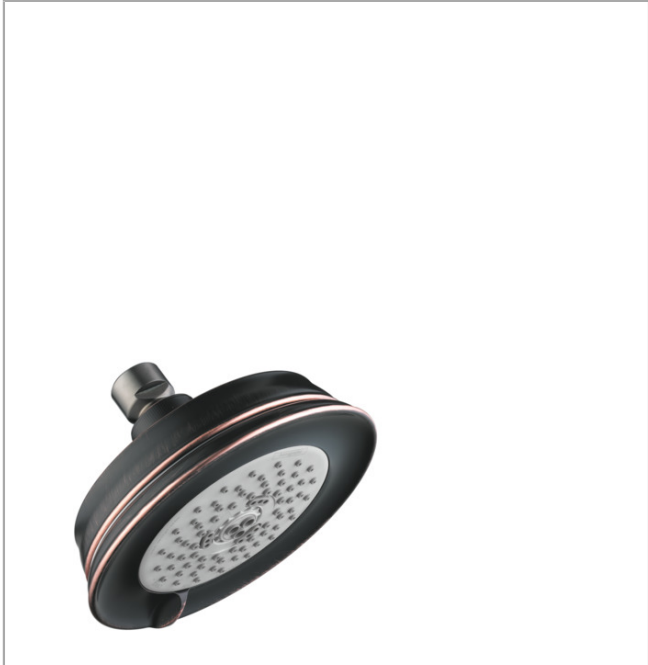

**Croma 100 Classic  
Showerhead 3-Jet, 2.0 GPM**

Finishes : **rubbed bronze** Part no. : **04333920**

**Description**

**Features**

- 75 no-clog spray channels
- Spray modes: Full, Pulsating Massage, Intense Turbo
- Flow: 2.0 GPM (7.6 L/Min)

**Item details**

List Price \$ 140.00

**Technology**

**Compliance**

**Product image**

**Scale drawing**

**Croma 100 Classic**  
**Showerhead 3-Jet, 2.0 GPM**

Finishes : **rubbed bronze**    Part no. : **04333920**