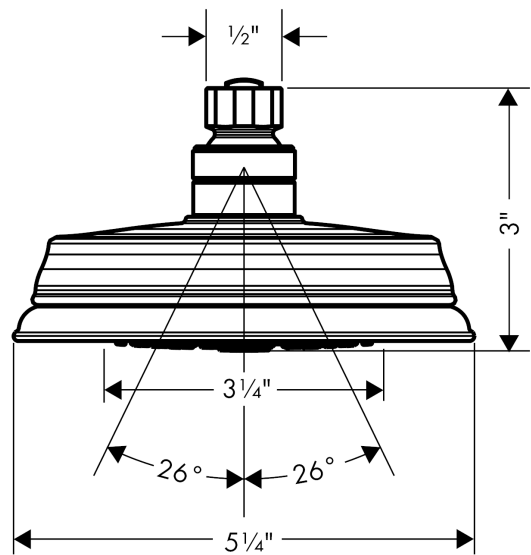

**Croma 100 Classic  
Showerhead 3-Jet, 2.0 GPM**

Finishes : **rubbed bronze** Part no. : **04333920**

**Description**

**Features**

- 75 no-clog spray channels
- Spray modes: Full, Pulsating Massage, Intense Turbo
- Flow: 2.0 GPM (7.6 L/Min)

**Item details**

List Price \$ 140.00

**Technology**

**Compliance**

**Product image**

**Scale drawing**

**Croma 100 Classic**  
**Showerhead 3-Jet, 2.0 GPM**

Finishes : **rubbed bronze**    Part no. : **04333920**

Exploded drawing

Year of production: >12/17