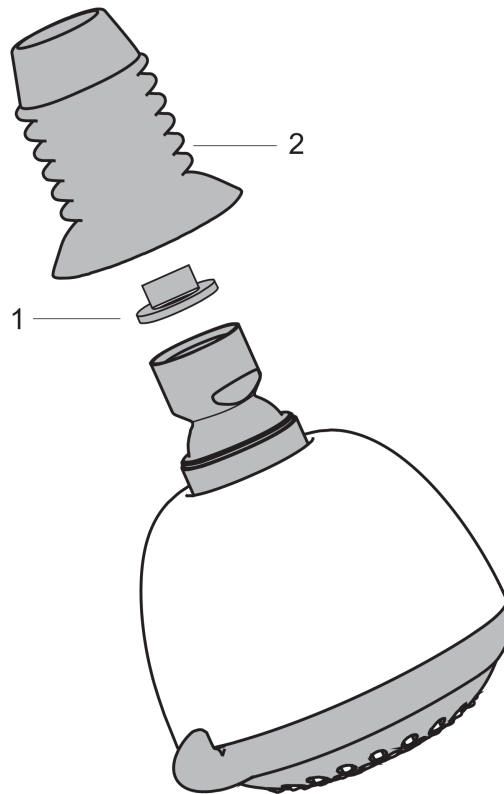

Croma
Showerhead E 75 3-Jet, 2.0 GPM
 Finishes : **chrome** Part no. : **04335000**

Description

Features

- 40 no-clog spray channels
- Spray modes: Full, Pulsating Massage, Intense Turbo
- Flow: 2.0 GPM (7.6 L/Min)

Item details

List Price \$ 94.00

Technology

Compliance

Product image

Scale drawing

Croma
Showerhead E 75 3-Jet, 2.0 GPM
Finishes : **chrome** Part no. : **04335000**

Exploded drawing

Year of production: >06/10

Croma
Showerhead E 75 3-Jet, 2.0 GPM
 Finishes : **chrome** Part no. : **04335000**

Spare parts list

Year of production: >06/10

Pos.	Description	Part no.	Price	PU
1	filter packing	96477000	-	1
2	rubber boot	96425000	-	1