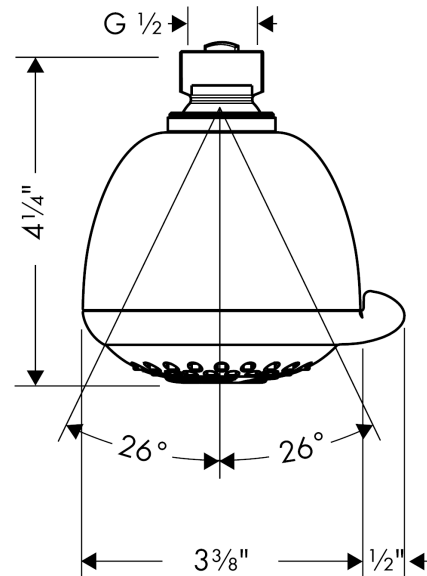

Croma
Showerhead E 75 3-Jet, 2.0 GPM
 Finishes : **chrome** Part no. : **04335000**

Description

Features

- 40 no-clog spray channels
- Spray modes: Full, Pulsating Massage, Intense Turbo
- Flow: 2.0 GPM (7.6 L/Min)

Item details

List Price \$ 94.00

Technology

Compliance

Product image

Scale drawing

Croma
Showerhead E 75 3-Jet, 2.0 GPM
Finishes : **chrome** Part no. : **04335000**

Exploded drawing

Year of production: >06/10

Croma
Showerhead E 75 3-Jet, 2.0 GPM
 Finishes : **chrome** Part no. : **04335000**

Spare parts list

Year of production: >06/10

Pos.	Description	Part no.	Price	PU
1	filter packing	96477000	-	1
2	rubber boot	96425000	-	1