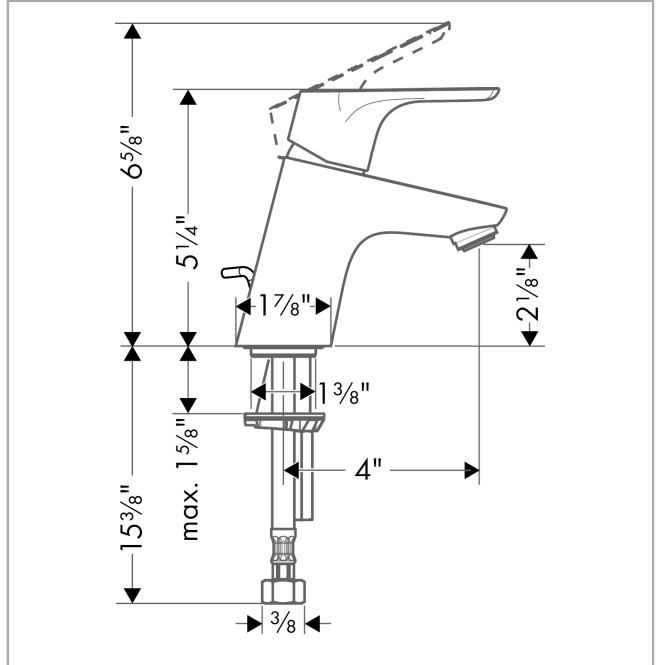

Focus

Single-Hole Faucet 70 with Pop-Up Drain, 1.2 GPM

Finishes : **brushed nickel** Part no. : **04370820**

Description

Features

- consists of: Single-handle faucet, Base plate
- Aerated spray
- Flow: 1.2 GPM (4.5 L/Min)
- Ceramic cartridge
- Includes pop-up drain

Item details

List Price \$ 270.00

Technology

Compliance

Product image

Scale drawing

Focus

Single-Hole Faucet 70 with Pop-Up Drain, 1.2 GPM

Finishes : **brushed nickel** Part no. : **04370820**

Exploded drawing

Year of production: >07/16

Focus

Single-Hole Faucet 70 with Pop-Up Drain, 1.2 GPM

Finishes : **brushed nickel** Part no. : **04370820**

Spare parts list

Year of production: >07/16

Pos.	Description	Part no.	Price	PU
1	handle	98532820	-	1
2	screw cover	96338000	-	1
3	flange	97406820	-	1
4	nut	97209000	-	1
5	cartridge, assy	95646001	-	1
6	locking screw for handle	95140000	-	1
7	seal	95008000	-	1
8	adapter for cartridge	98750000	-	1
9	O-Ring 30x2	98186000	-	1
10	O-ring 35x2	92604000	-	1
11	aerator M24x1 (4,5 l/min)	92877820	-	1
12	seal Ø 42	98722000	-	1
13	fixing set	88508000	-	1
14	connection hose 18½" M8x0,75 3/8"	96321001	-	1
15	pull rod	96657820	-	1
a	pop up waste	88509820	-	1
b	escutcheon	06490820	-	1