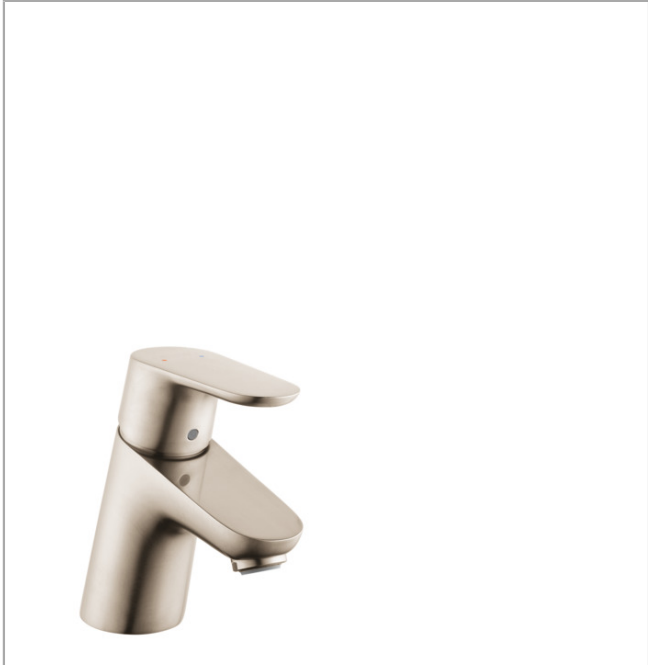

Focus

Single-Hole Faucet 70 with Pop-Up Drain, 1.2 GPM

Finishes : **brushed nickel** Part no. : **04370820**

Description

Features

- consists of: Single-handle faucet, Base plate
- Aerated spray
- Flow: 1.2 GPM (4.5 L/Min)
- Ceramic cartridge
- Includes pop-up drain

Item details

List Price \$ 270.00

Technology

Compliance

Product image

Scale drawing

Focus

Single-Hole Faucet 70 with Pop-Up Drain, 1.2 GPM

Finishes : **brushed nickel** Part no. : **04370820**

Exploded drawing

Year of production: >07/16

Focus

Single-Hole Faucet 70 with Pop-Up Drain, 1.2 GPM

Finishes : **brushed nickel** Part no. : **04370820**