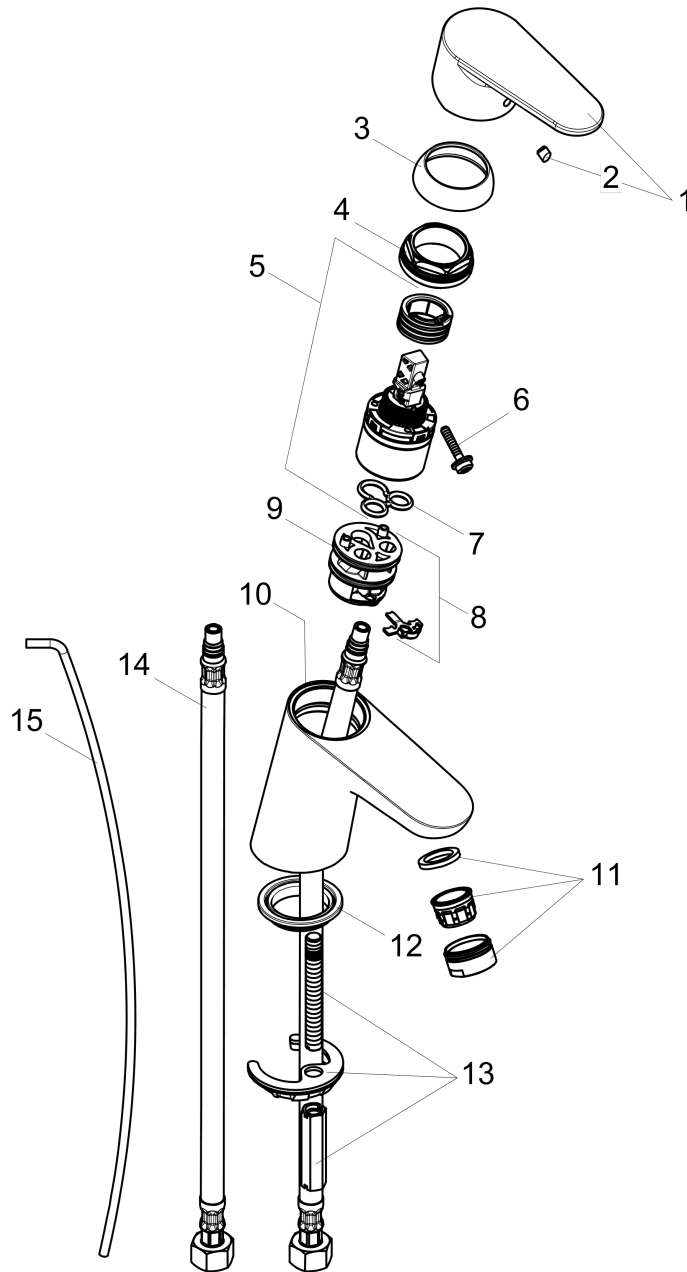

Focus

Single-Hole Faucet 70 with Pop-Up Drain, 1.2 GPM

Finishes : **brushed nickel** Part no. : **04370820**

Description

Features

- consists of: Single-handle faucet, Base plate
- Aerated spray
- Flow: 1.2 GPM (4.5 L/Min)
- Ceramic cartridge
- Includes pop-up drain

Item details

List Price \$ 270.00

Technology

Compliance

Product image

Scale drawing

Focus

Single-Hole Faucet 70 with Pop-Up Drain, 1.2 GPM

Finishes : **brushed nickel** Part no. : **04370820**

Exploded drawing

Year of production: >07/16

Focus

Single-Hole Faucet 70 with Pop-Up Drain, 1.2 GPM

Finishes : **brushed nickel** Part no. : **04370820**

Spare parts list

Year of production: >07/16

Pos.	Description	Part no.	Price	PU
1	handle	98532820	-	1
2	screw cover	96338000	-	1
3	flange	97406820	-	1
4	nut	97209000	-	1
5	cartridge, assy	95646001	-	1
6	locking screw for handle	95140000	-	1
7	seal	95008000	-	1
8	adapter for cartridge	98750000	-	1
9	O-Ring 30x2	98186000	-	1
10	O-ring 35x2	92604000	-	1
11	aerator M24x1 (4,5 l/min)	92877820	-	1
12	seal Ø 42	98722000	-	1
13	fixing set	88508000	-	1
14	connection hose 18½" M8x0,75 3/8"	96321001	-	1
15	pull rod	96657820	-	1
a	pop up waste	88509820	-	1
b	escutcheon	06490820	-	1