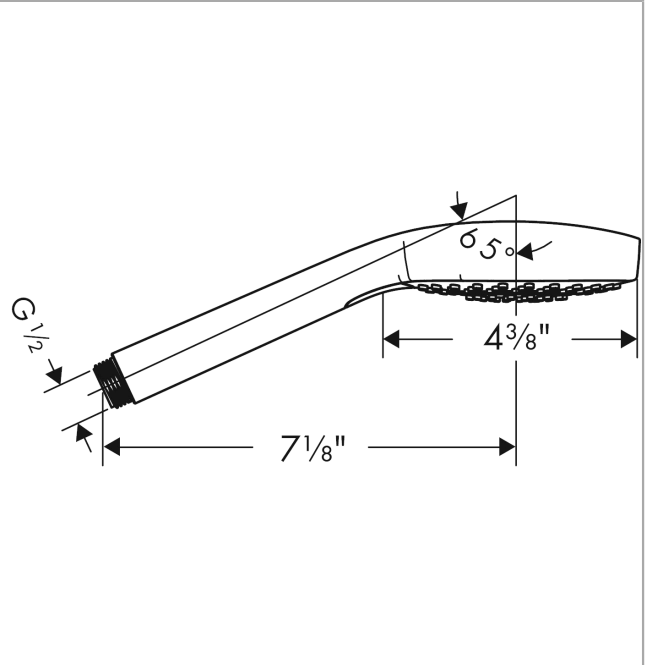

**Croma Select E**  
**Handshower 110 Vario-Jet, 2.0 GPM**  
 Finishes : **white/chrome** Part no. : **04726000**

**Description**

**Features**

- Select button for comfortable alternation of spray modes
- 79 no-clog spray channels
- Spray modes: Vario-Jet (spray zones of variable intensity)
- Flow: 2.0 GPM (7.6 L/Min)
- Easy-to-clean white spray face

**Item details**

List Price \$ 139.00

**Technology**

**Compliance**

**Product image**

**Scale drawing**

**Croma Select E**  
**Handshower 110 Vario-Jet, 2.0 GPM**  
Finishes : **white/chrome** Part no. : **04726000**

Exploded drawing

Year of production: >01/18

**Croma Select E**  
**Handshower 110 Vario-Jet, 2.0 GPM**  
 Finishes : **white/chrome** Part no. : **04726000**

**Spare parts list**

Year of production: >01/18