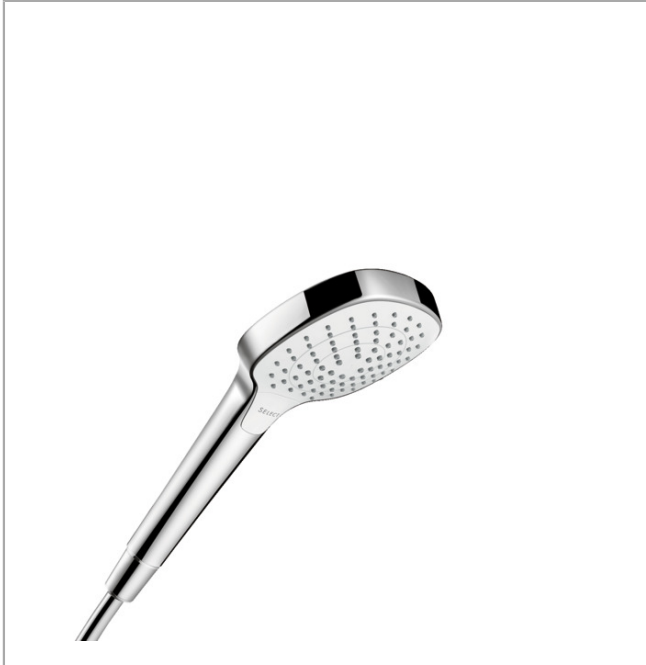

**Croma Select E**  
**Handshower 110 Vario-Jet, 2.0 GPM**  
 Finishes : **white/chrome** Part no. : **04726000**

**Description**

**Features**

- Select button for comfortable alternation of spray modes
- 79 no-clog spray channels
- Spray modes: Vario-Jet (spray zones of variable intensity)
- Flow: 2.0 GPM (7.6 L/Min)
- Easy-to-clean white spray face

**Item details**

List Price \$ 139.00

**Technology**

**Compliance**

**Product image**

**Scale drawing**

**Croma Select E**  
**Handshower 110 Vario-Jet, 2.0 GPM**  
Finishes : **white/chrome** Part no. : **04726000**

Exploded drawing

Year of production: >01/18

**Croma Select E**  
**Handshower 110 Vario-Jet, 2.0 GPM**  
 Finishes : **white/chrome** Part no. : **04726000**

**Spare parts list**

Year of production: >01/18