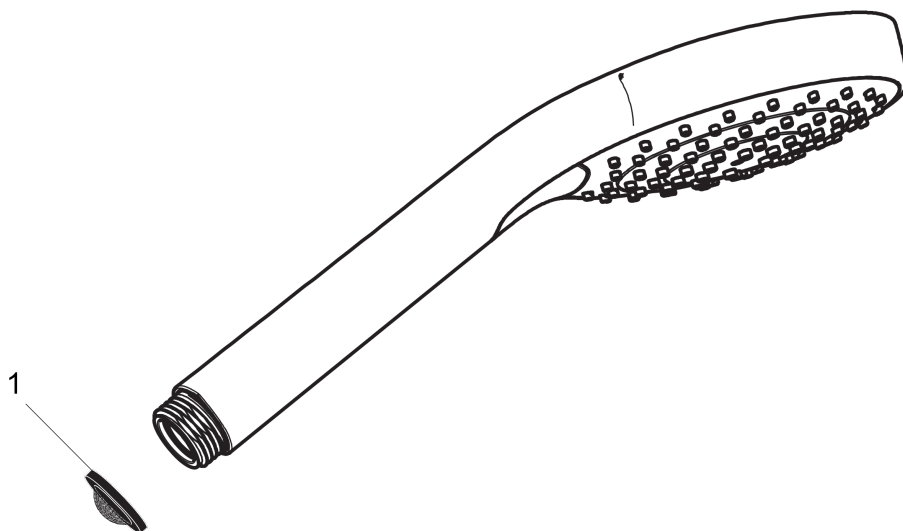

**Croma Select E**  
**Handshower 110 Vario-Jet, 2.0 GPM**  
 Finishes : **white/chrome** Part no. : **04726000**

**Description**

**Features**

- Select button for comfortable alternation of spray modes
- 79 no-clog spray channels
- Spray modes: Vario-Jet (spray zones of variable intensity)
- Flow: 2.0 GPM (7.6 L/Min)
- Easy-to-clean white spray face

**Item details**

List Price \$ 139.00

**Technology**

**Compliance**

**Product image**

**Scale drawing**

**Croma Select E**  
**Handshower 110 Vario-Jet, 2.0 GPM**  
Finishes : **white/chrome** Part no. : **04726000**

Exploded drawing

Year of production: >01/18

**Croma Select E**  
**Handshower 110 Vario-Jet, 2.0 GPM**  
 Finishes : **white/chrome** Part no. : **04726000**

**Spare parts list**

Year of production: >01/18