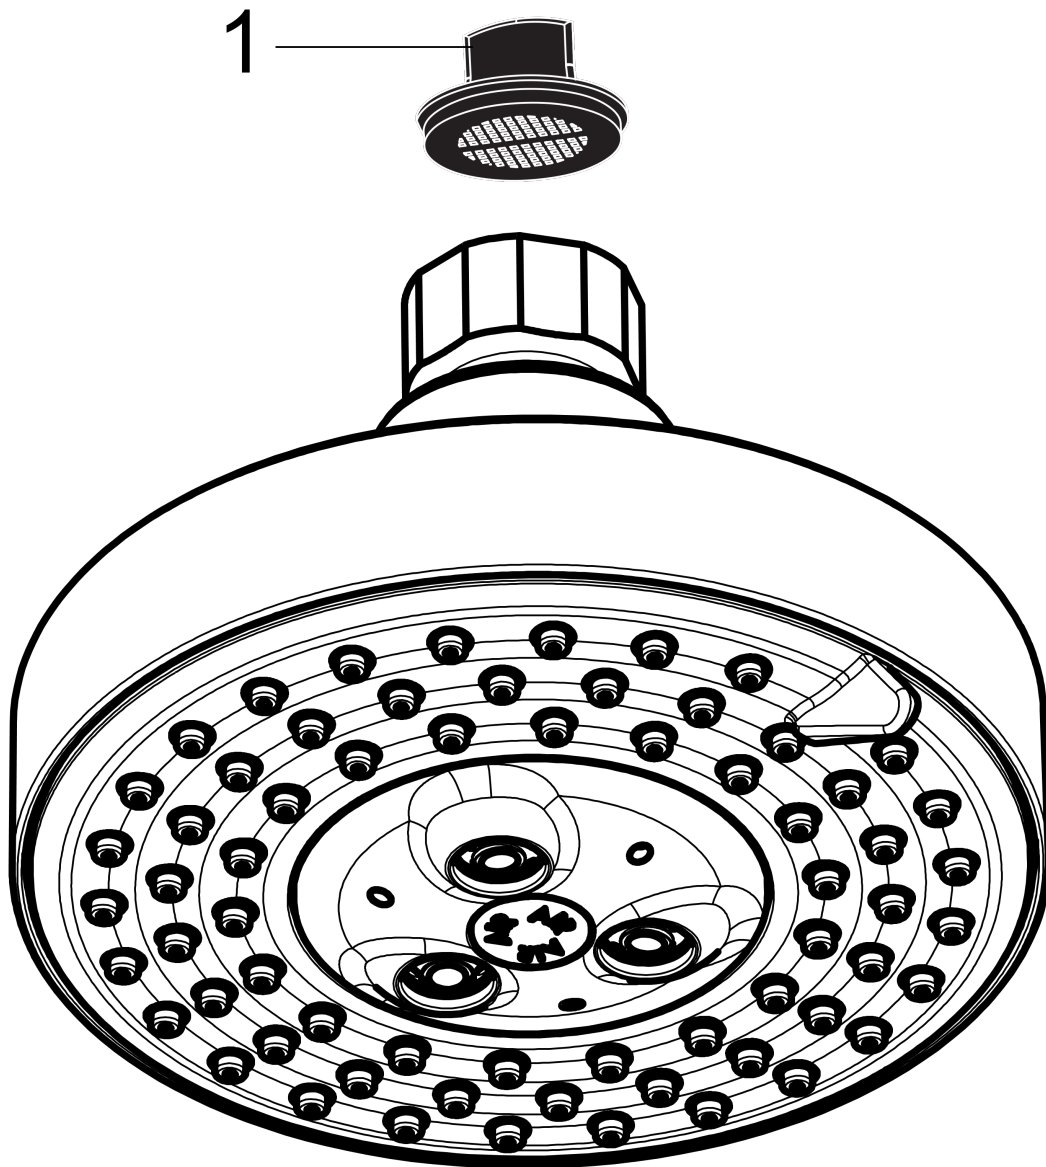

Raindance S

Showerhead 120 3-Jet, 2.0 GPM

Finishes : **brushed nickel** Part no. : **04728820**

Description

Features

- 95 no-clog spray channels
- Spray modes: BalanceAir, Whirl, RainAir
- Flow: 2.0 GPM (7.6 L/Min)

Item details

List Price \$ 310.00

Technology

Compliance

Product image

Scale drawing

Raindance S

Showerhead 120 3-Jet, 2.0 GPM

Finishes : **brushed nickel** Part no. : **04728820**

Exploded drawing

Year of production: >01/18

Raindance S

Showerhead 120 3-Jet, 2.0 GPM

Finishes : **brushed nickel** Part no. : **04728820**

Spare parts list