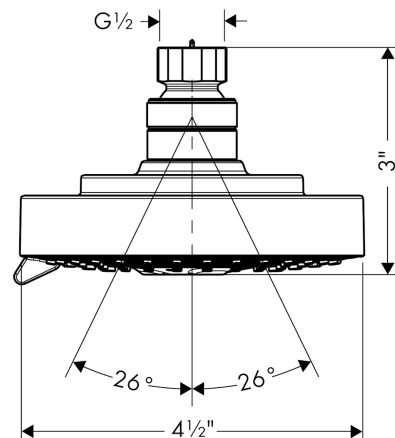

Raindance S

Showerhead 120 3-Jet, 2.0 GPM

Finishes : **brushed nickel** Part no. : **04728820**

Description

Features

- 95 no-clog spray channels
- Spray modes: BalanceAir, Whirl, RainAir
- Flow: 2.0 GPM (7.6 L/Min)

Item details

List Price \$ 310.00

Technology

Compliance

Product image

Scale drawing

Raindance S

Showerhead 120 3-Jet, 2.0 GPM

Finishes : **brushed nickel** Part no. : **04728820**

Exploded drawing

Year of production: >01/18

Raindance S

Showerhead 120 3-Jet, 2.0 GPM

Finishes : **brushed nickel** Part no. : **04728820**

Spare parts list