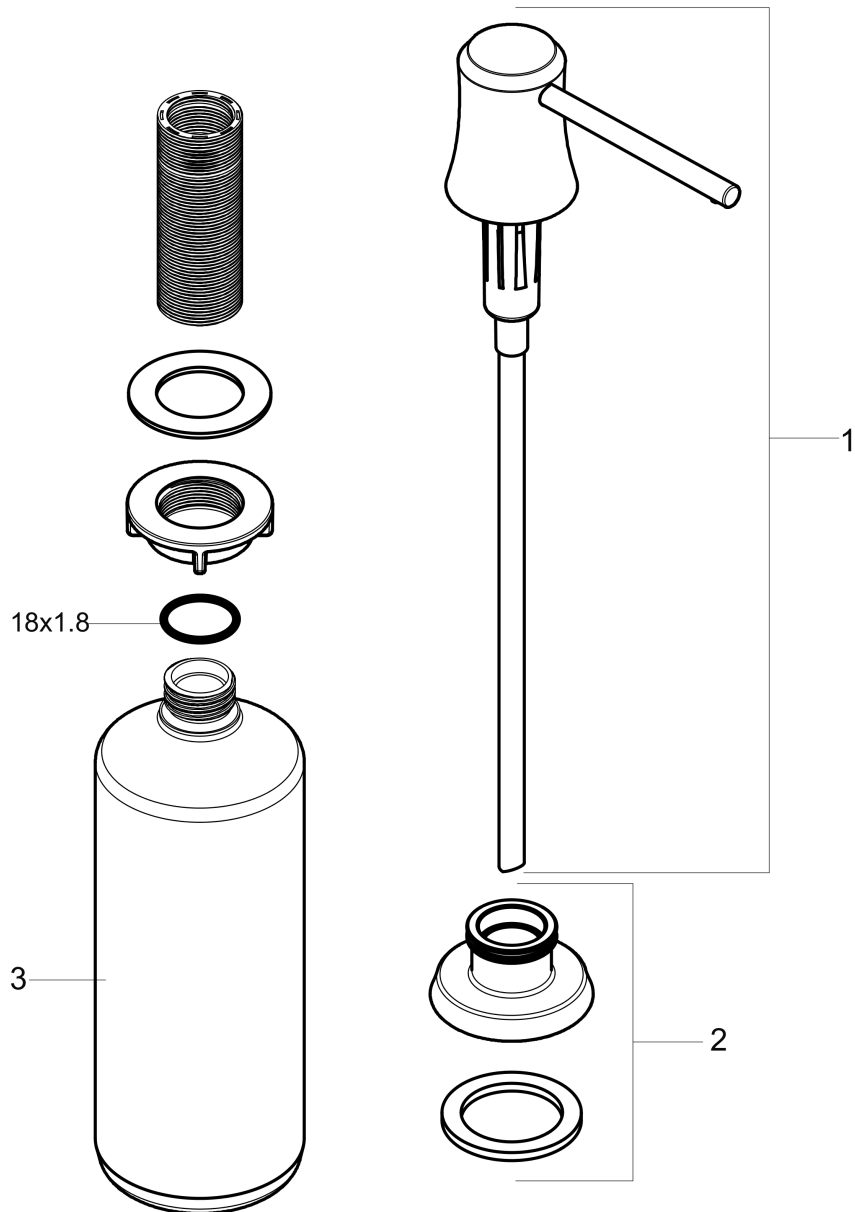

**Joleena
Soap Dispenser**

Finishes : **chrome** Part no. : **04796000**

Description

Features

- Metal
- Bottle capacity 16 oz

Item details

List Price \$ 49.00

Product image

Scale drawing

Joleena
Soap Dispenser
 Finishes : **chrome**

Part no. : **04796000**

Exploded drawing

Year of production: >09/19

**Joleena
Soap Dispenser**

Finishes : **chrome** Part no. : **04796000**

Spare parts list

Year of production: >09/19

Pos.	Description	Part no.	Price	PU
1	pump	93535000	-	1
2	escutcheon	93285000	-	1
3	bottle for lotion dispenser	93278000	-	1