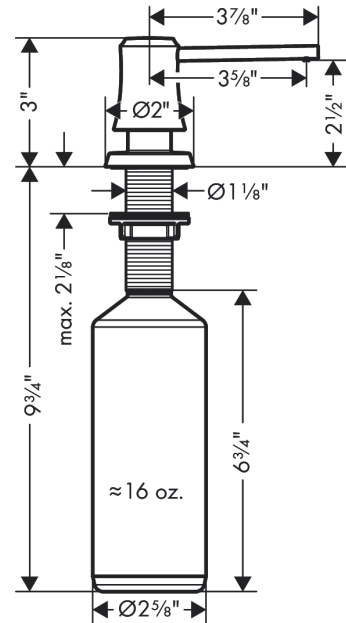

**Joleena
Soap Dispenser**

Finishes : **chrome** Part no. : **04796000**

Description

Features

- Metal
- Bottle capacity 16 oz

Item details

List Price \$ 49.00

Product image

Scale drawing

Joleena
Soap Dispenser
 Finishes : **chrome**

Part no. : **04796000**

Exploded drawing

Year of production: >09/19

**Joleena
Soap Dispenser**

Finishes : **chrome** Part no. : **04796000**

Spare parts list

Year of production: >09/19

Pos.	Description	Part no.	Price	PU
1	pump	93535000	-	1
2	escutcheon	93285000	-	1
3	bottle for lotion dispenser	93278000	-	1