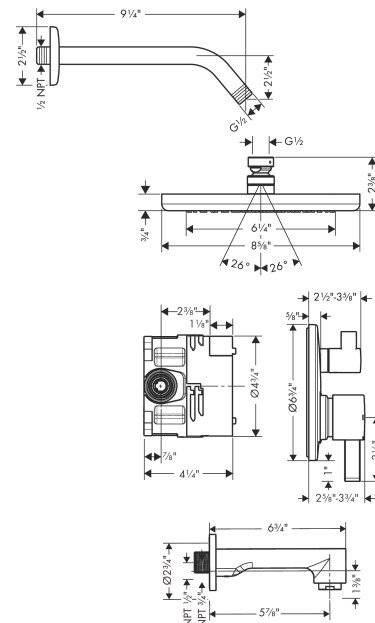

Croma
Pressure Balance Tub/Shower Set with Rough, 2.0 GPM
 Finishes : **chrome** Part no. : **04908000**

Description

Features

- Consists of: Showerhead, Showerarm, Pressure Balance Trim, Tub spout, Rough
- shower head size: 220 mm
- Spray modes: RainAir
- Number of sprays: 1 spray mode
- Ball-joint: Showerhead angle adjustable
- Flow: 2.0 GPM (7.6 L/min)

Item details

List Price \$ 968.00

Technology

Compliance

Product image

Scale drawing

Croma
Pressure Balance Tub/Shower Set with Rough, 2.0 GPM
 Finishes : **chrome** Part no. : **04908000**

Exploded drawing

Year of production: >08/20

Croma
Pressure Balance Tub/Shower Set with Rough, 2.0 GPM
 Finishes : **chrome** Part no. : **04908000**

Spare parts list

Year of production: >08/20

Pos.	Description	Part no.	Price	PU
1	base body	01850181	-	1
2	Finish set	04447000	-	1
3	shower arm	04186003	-	1
4	showerhead cpl.	26478001	-	1
5	spout	14413001	-	1