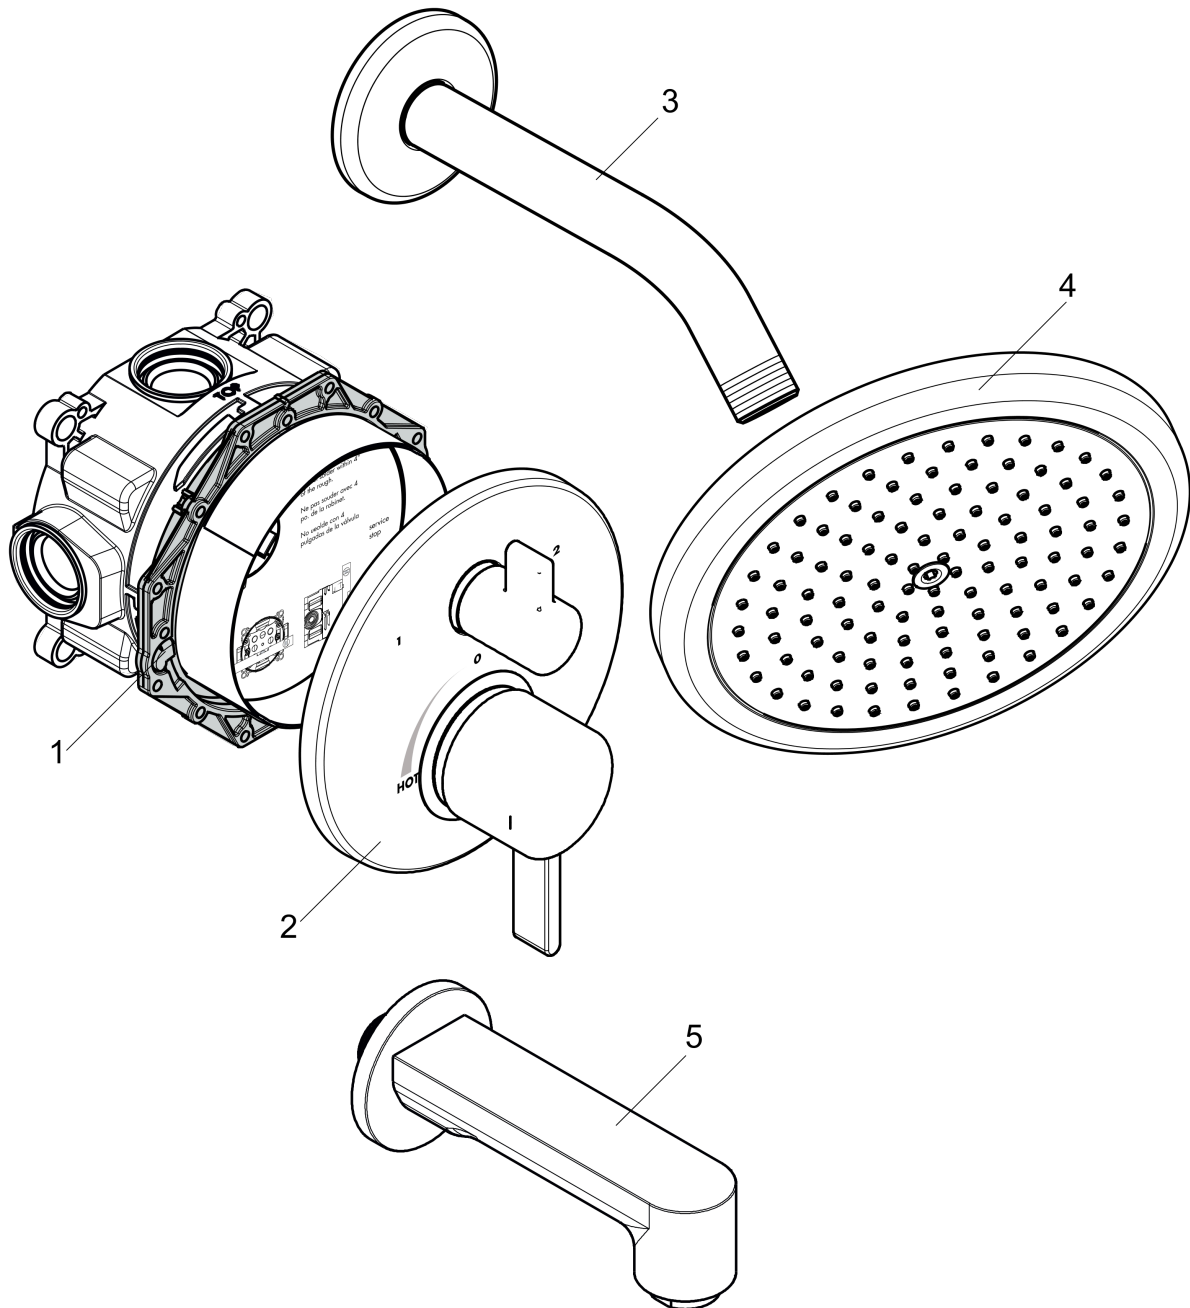

Croma
Pressure Balance Tub/Shower Set with Rough, 2.0 GPM
 Finishes : **chrome** Part no. : **04908000**

Description

Features

- Consists of: Showerhead, Showerarm, Pressure Balance Trim, Tub spout, Rough
- shower head size: 220 mm
- Spray modes: RainAir
- Number of sprays: 1 spray mode
- Ball-joint: Showerhead angle adjustable
- Flow: 2.0 GPM (7.6 L/min)

Item details

List Price \$ 968.00

Technology

Compliance

Product image

Scale drawing

Croma
Pressure Balance Tub/Shower Set with Rough, 2.0 GPM
 Finishes : **chrome** Part no. : **04908000**

Exploded drawing

Year of production: >08/20

Croma
Pressure Balance Tub/Shower Set with Rough, 2.0 GPM
 Finishes : **chrome** Part no. : **04908000**

Spare parts list

Year of production: >08/20

Pos.	Description	Part no.	Price	PU
1	base body	01850181	-	1
2	Finish set	04447000	-	1
3	shower arm	04186003	-	1
4	showerhead cpl.	26478001	-	1
5	spout	14413001	-	1