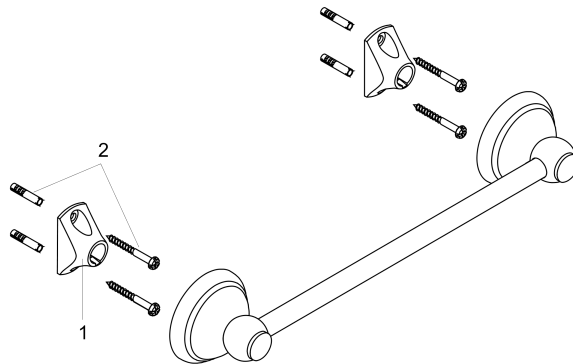

C Accessories

Towel Bar, 24"

Finishes : **rubbed bronze** Part no. : **06098920**

Description

Features

- Brass
- Wall-mounted
- Metal holder

Item details

List Price \$ 333.00

Product image

Scale drawing

C Accessories

Towel Bar, 24"

Finishes : **rubbed bronze**

Part no. : **06098920**

Exploded drawing

Year of production: >02/08

C Accessories

Towel Bar, 24"

Finishes : **rubbed bronze** Part no. : **06098920**

Spare parts list

Year of production: >02/08

Pos.	Description	Part no.	Price	PU
1	support element	96341000	-	1
2	mounting set	40915000	-	1