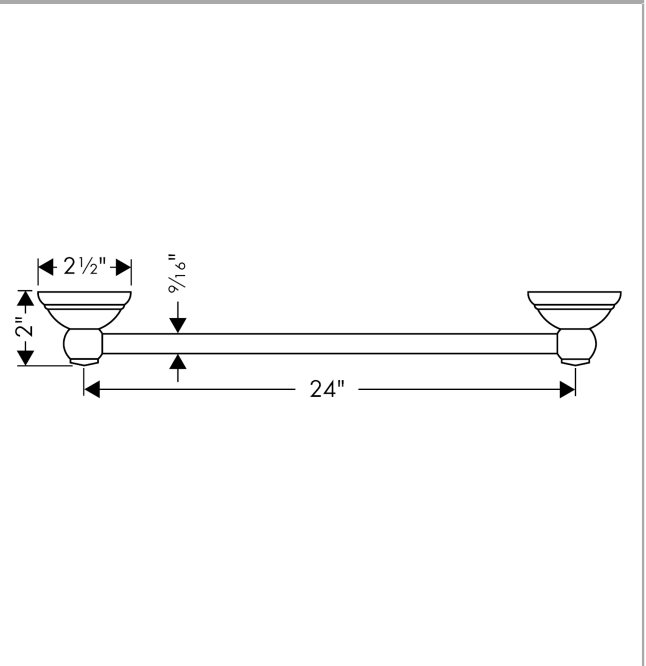

C Accessories

Towel Bar, 24"

Finishes : **rubbed bronze** Part no. : **06098920**

Description

Features

- Brass
- Wall-mounted
- Metal holder

Item details

List Price \$ 333.00

Product image

Scale drawing

C Accessories

Towel Bar, 24"

Finishes : **rubbed bronze**

Part no. : **06098920**

Exploded drawing

Year of production: >02/08

C Accessories

Towel Bar, 24"

Finishes : **rubbed bronze** Part no. : **06098920**

Spare parts list

Year of production: >02/08

Pos.	Description	Part no.	Price	PU
1	support element	96341000	-	1
2	mounting set	40915000	-	1