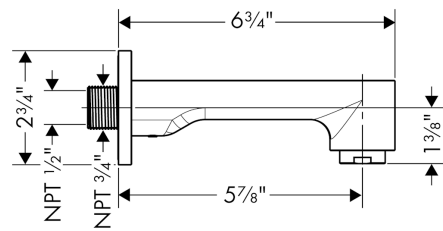

Metris S

Tub Spout

Finishes : **brushed nickel** Part no. : **14413821**

Description

Features

- Solid brass

Item details

List Price \$ 249.00

Compliance

Product image

Scale drawing

Metris S

Tub Spout

Finishes : **brushed nickel** Part no. : **14413821**

Exploded drawing

Year of production: >06/07

Metris S

Tub Spout

Finishes : **brushed nickel** Part no. : **14413821**

Spare parts list

Year of production: >06/07

Pos.	Description	Part no.	Price	PU
1	connecting thread	96472001	-	1
2	O-ring 16x2,5	98134000	-	1
3	hollow set screw M6x8	97810000	-	1
4	aerator cpl.	97163820	-	1