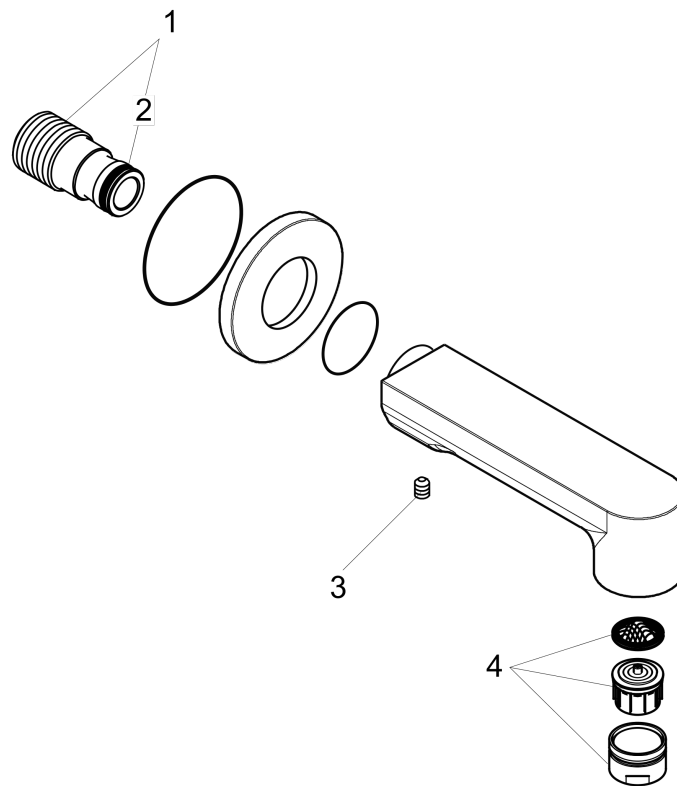

Metris S

Tub Spout

Finishes : **brushed nickel** Part no. : **14413821**

Description

Features

- Solid brass

Item details

List Price \$ 249.00

Compliance

Product image

Scale drawing

Metris S

Tub Spout

Finishes : **brushed nickel** Part no. : **14413821**

Exploded drawing

Year of production: >06/07

Metris S

Tub Spout

Finishes : **brushed nickel** Part no. : **14413821**

Spare parts list

Year of production: >06/07

Pos.	Description	Part no.	Price	PU
1	connecting thread	96472001	-	1
2	O-ring 16x2,5	98134000	-	1
3	hollow set screw M6x8	97810000	-	1
4	aerator cpl.	97163820	-	1