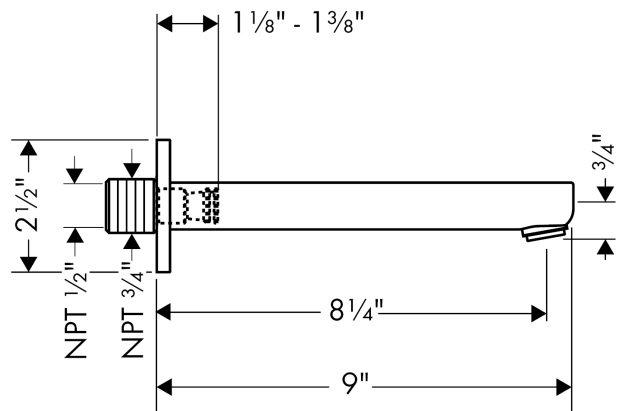

Metris S

Tub Spout 9"

Finishes : **chrome** Part no. : **14421001**

Description

Features

- Solid brass

Item details

List Price \$ 215.00

Compliance

Product image

Scale drawing

Metris S

Tub Spout 9"

Finishes : **chrome** Part no. : **14421001**

Exploded drawing

Year of production: >12/07

Metris S

Tub Spout 9"

Finishes : **chrome** Part no. : **14421001**

Spare parts list

Year of production: >12/07

| Pos. | Description | Part no. | Price | PU |
|------|--------------------------|----------|-------|----|
| 1 | connecting thread | 95658001 | - | 1 |
| 2 | O-ring 13x2 | 98128000 | - | 1 |
| 3 | seal | 97530000 | - | 1 |
| 4 | hollow set screw M6x8 | 97810000 | - | 1 |
| 5 | aerator M24x1 (25 l/min) | 13914000 | - | 1 |