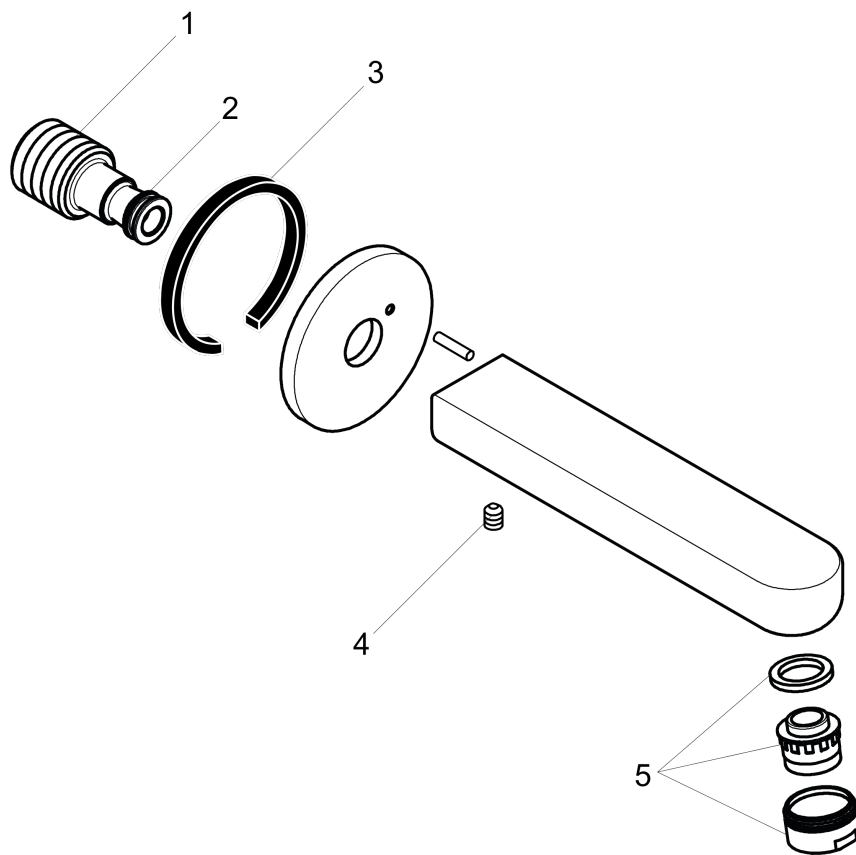

Metris S

Tub Spout 9"

Finishes : **chrome** Part no. : **14421001**

Description

Features

- Solid brass

Item details

List Price \$ 215.00

Compliance

Product image

Scale drawing

Metris S

Tub Spout 9"

Finishes : **chrome** Part no. : **14421001**

Exploded drawing

Year of production: >12/07

Metris S

Tub Spout 9"

Finishes : **chrome** Part no. : **14421001**

Spare parts list

Year of production: >12/07

| Pos. | Description | Part no. | Price | PU |
|------|--------------------------|----------|-------|----|
| 1 | connecting thread | 95658001 | - | 1 |
| 2 | O-ring 13x2 | 98128000 | - | 1 |
| 3 | seal | 97530000 | - | 1 |
| 4 | hollow set screw M6x8 | 97810000 | - | 1 |
| 5 | aerator M24x1 (25 l/min) | 13914000 | - | 1 |