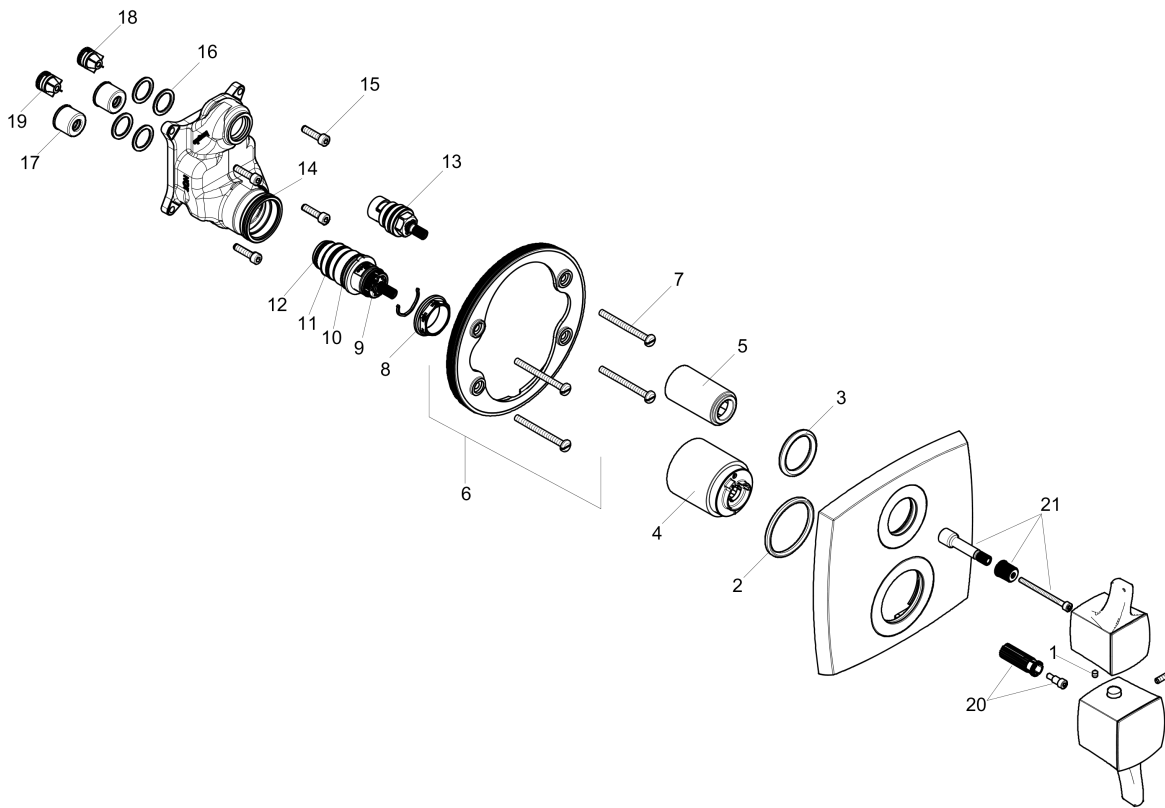

Ecostat Classic
Thermostatic Trim with Volume Control, Square
 Finishes : **chrome** Part no. : **15727001**

Description

Features

- Volume control for 1 outlet
- Flow: 6.0 GPM (22.7 L/Min)
- Thermostatic cartridge, Ceramic cartridge
- Anti-scald 100° safety stop
- Optimized for water-efficient shower products

Item details

List Price \$ 495.00

Compliance

Product image

Scale drawing

Ecostat Classic
Thermostatic Trim with Volume Control, Square
 Finishes : **chrome** Part no. : **15727001**

Exploded drawing

Year of production: >02/19

Ecostat Classic
Thermostatic Trim with Volume Control, Square
 Finishes : **chrome** Part no. : **15727001**

Spare parts list

Year of production: >02/19

Pos.	Description	Part no.	Price	PU
1	hollow set screw M4x5	92846000	-	1
2	O-ring 44x4	98471000	-	1
3	O-ring 30x5	98153000	-	1
4	sleeve	92216000	-	1
5	sleeve	96446000	-	1
6	holder for escutcheon	98793000	-	1
7	set of fixing screws	96454000	-	1
8	nut	98913000	-	1
9	thermostat cartridge	98282000	-	1
10	O-ring 25x2,5	92146000	-	1
11	O-ring 25x1,5	98146000	-	1
12	O-ring 20x1,5	98197000	-	1
13	shut off unit right closing	94009000	-	1
14	O-ring 36x2	98156000	-	1
15	set of screws	96525000	-	1
16	O-ring 16x2	98133000	-	1
17	noise reduction	94073000	-	1
18	set of non return valves DW 15	97350000	-	1
19	non return valve (pressure-resistant up to 2 MPa)	92594000	-	1
20	handle fixing set	95843000	-	1
21	adapter for handle	95252000	-	1
a	compensation set 1°	95521000	-	1
b	extension 25 mm	13595000	-	1
c	set of fixing screws	97747000	-	1
d	screw cover	95181000	-	1
e	extension 10 mm for iBox universal with shut-off unit	92332000	-	1