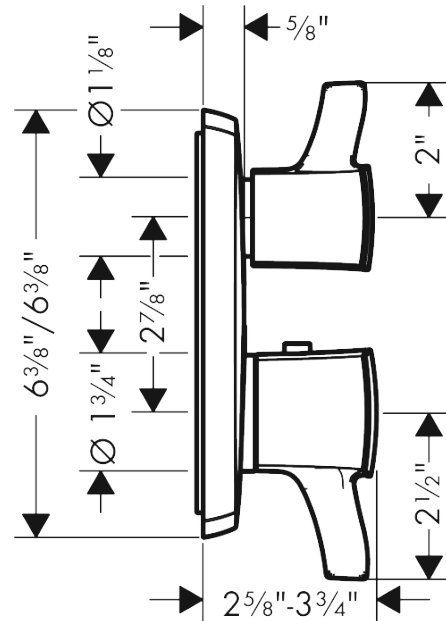

Ecostat Classic
Thermostatic Trim with Volume Control, Square
 Finishes : **chrome** Part no. : **15727001**

Description

Features

- Volume control for 1 outlet
- Flow: 6.0 GPM (22.7 L/Min)
- Thermostatic cartridge, Ceramic cartridge
- Anti-scald 100° safety stop
- Optimized for water-efficient shower products

Item details

List Price \$ 495.00

Compliance

Product image

Scale drawing

Ecostat Classic
Thermostatic Trim with Volume Control, Square
 Finishes : **chrome** Part no. : **15727001**

Exploded drawing

Year of production: >02/19

Ecostat Classic
Thermostatic Trim with Volume Control, Square
 Finishes : **chrome** Part no. : **15727001**

Spare parts list

Year of production: >02/19

Pos.	Description	Part no.	Price	PU
1	hollow set screw M4x5	92846000	-	1
2	O-ring 44x4	98471000	-	1
3	O-ring 30x5	98153000	-	1
4	sleeve	92216000	-	1
5	sleeve	96446000	-	1
6	holder for escutcheon	98793000	-	1
7	set of fixing screws	96454000	-	1
8	nut	98913000	-	1
9	thermostat cartridge	98282000	-	1
10	O-ring 25x2,5	92146000	-	1
11	O-ring 25x1,5	98146000	-	1
12	O-ring 20x1,5	98197000	-	1
13	shut off unit right closing	94009000	-	1
14	O-ring 36x2	98156000	-	1
15	set of screws	96525000	-	1
16	O-ring 16x2	98133000	-	1
17	noise reduction	94073000	-	1
18	set of non return valves DW 15	97350000	-	1
19	non return valve (pressure-resistant up to 2 MPa)	92594000	-	1
20	handle fixing set	95843000	-	1
21	adapter for handle	95252000	-	1
a	compensation set 1°	95521000	-	1
b	extension 25 mm	13595000	-	1
c	set of fixing screws	97747000	-	1
d	screw cover	95181000	-	1
e	extension 10 mm for iBox universal with shut-off unit	92332000	-	1