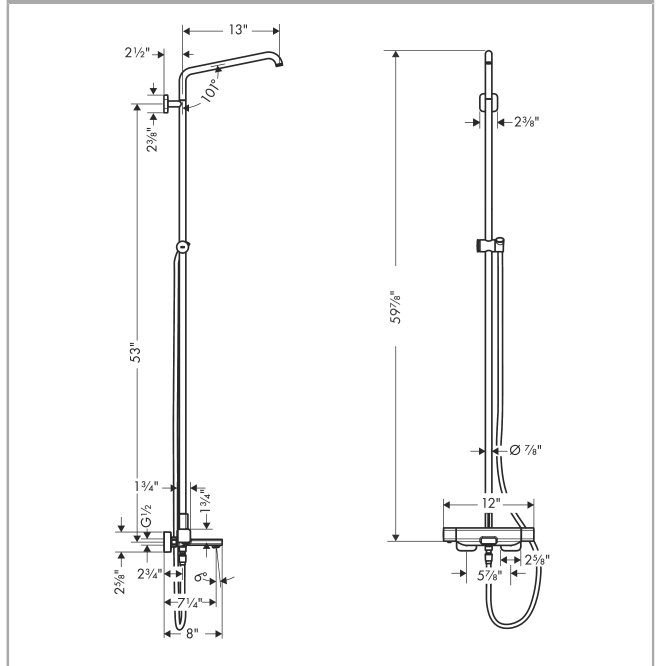

**Croma E**  
**Showerpipe with Tub Filler without Shower Components**  
 Finishes : **chrome** Part no. : **26068001**

**Description**

**Features**

- Height-adjustable handshower holder with locking push-button slider
- Shower arm swivels left and right
- CoolContact thermostat: Prevents the housing from heating up, making showering even safer
- Anti-scald 100° safety stop
- Integrated volume control/diverter for 2 functions
- Outlets may not be operated simultaneously
- Exposed installation
- Does not include: Showerhead, hand shower

**Item details**

List Price \$ 999.00

**Compliance**

**Product image**

**Scale drawing**

**Croma E**  
**Showerpipe with Tub Filler without Shower Components**  
 Finishes : **chrome**    Part no. : **26068001**

**Exploded drawing**

Year of production: >03/20