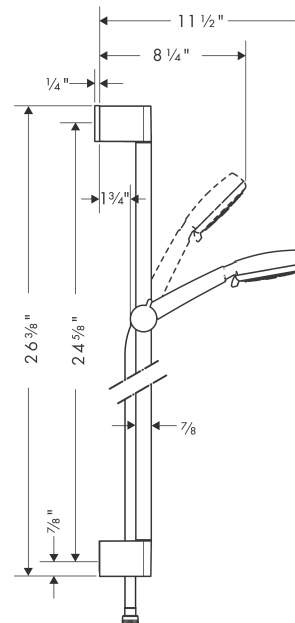

### Features

- consists of: Handshower, Wallbar, Handshower hose, Slider
- Spray modes: Full, Pulsating Massage, Intense Turbo
- Angle-adjustable holder pivots left and right, slides easily and locks in place
- Flow: 2.0 GPM (7.6 L/Min)

## Scale drawing

**Crometta 100**  
**Wallbar Set 3-Jet 24" , 2.0 GPM**  
Finishes : **white/chrome** Part no. : **26650401**

Exploded drawing

Year of production: >01/18

**Crometta 100**  
**Wallbar Set 3-Jet 24" , 2.0 GPM**  
 Finishes : **white/chrome** Part no. : **26650401**

**Spare parts list**

Year of production: >01/18

Pos.	Description	Part no.	Price	PU
1	handshower	26826401	-	1
2	tile-matching-disk	97450000	-	1
3	wall support	95218000	-	1
4	mounting set	96179000	-	1
5	support, assy	95160000	-	1
6	filter packing	94246000	-	1
7	shower hose 1,60 m	28276003	-	1
8	seal	98058000	-	1
a	cover	95217000	-	1