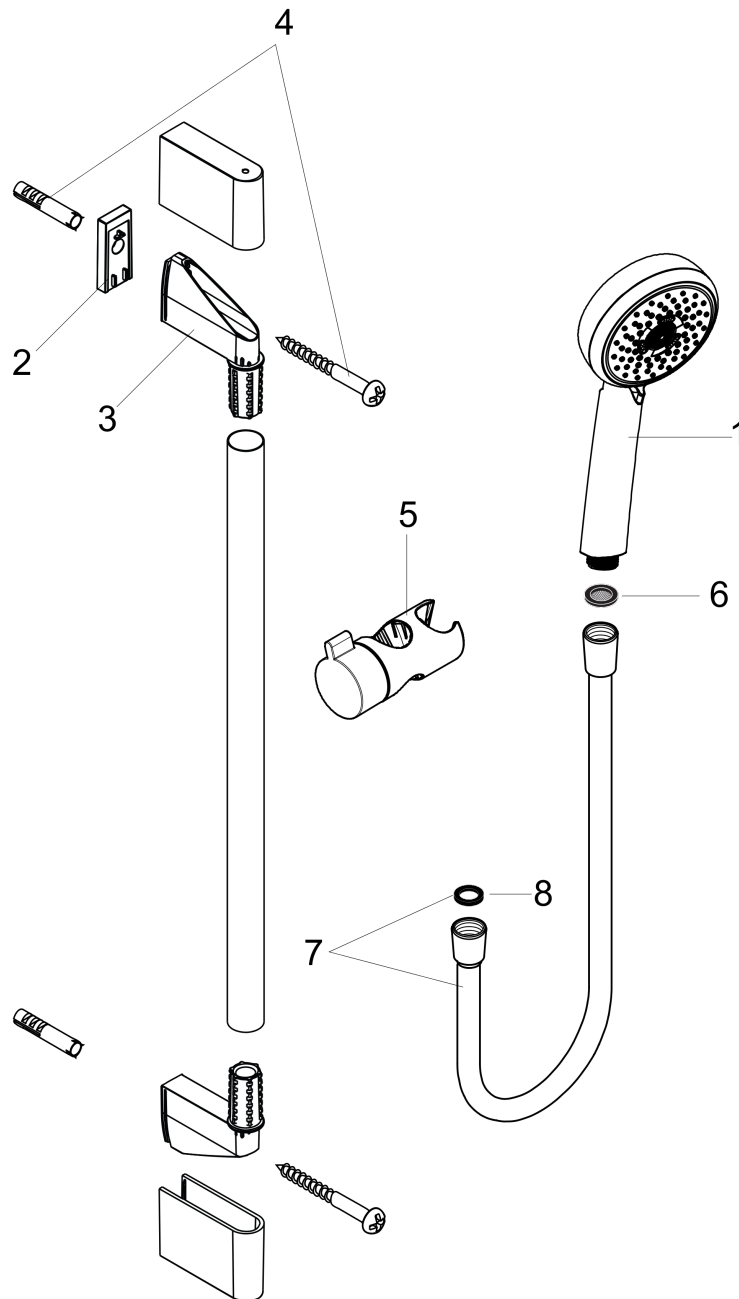

### Features

- consists of: Handshower, Wallbar, Handshower hose, Slider
- Spray modes: Full, Pulsating Massage, Intense Turbo
- Angle-adjustable holder pivots left and right, slides easily and locks in place
- Flow: 2.0 GPM (7.6 L/Min)

## Product image

## Scale drawing

**Crometta 100**  
**Wallbar Set 3-Jet 24" , 2.0 GPM**  
Finishes : **white/chrome** Part no. : **26650401**

Exploded drawing

Year of production: >01/18

**Crometta 100**  
**Wallbar Set 3-Jet 24" , 2.0 GPM**  
 Finishes : **white/chrome** Part no. : **26650401**

**Spare parts list**

Year of production: >01/18

Pos.	Description	Part no.	Price	PU
1	handshower	26826401	-	1
2	tile-matching-disk	97450000	-	1
3	wall support	95218000	-	1
4	mounting set	96179000	-	1
5	support, assy	95160000	-	1
6	filter packing	94246000	-	1
7	shower hose 1,60 m	28276003	-	1
8	seal	98058000	-	1
a	cover	95217000	-	1