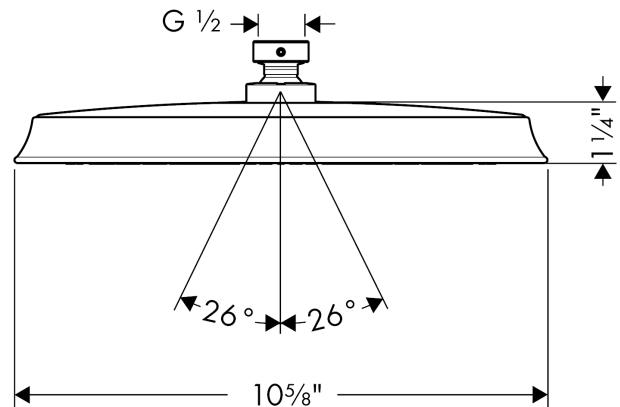

**Raindance Classic
Showerhead 240 1-Jet, 2.0 GPM**

Finishes : **rubbed bronze** Part no. : **27377921**

Description

Features

- 140 no-clog spray channels
- Spray modes: Rain
- Flow: 2.0 GPM (7.6 L/Min)
- Fully-finished matching spray face
- Spray face removable for cleaning

Item details

List Price \$ 1,001.00

Technology

Compliance

Product image

Scale drawing

Raindance Classic
Showerhead 240 1-Jet, 2.0 GPM
Finishes : **rubbed bronze** Part no. : **27377921**

Exploded drawing

Year of production: >01/18

Raindance Classic
Showerhead 240 1-Jet, 2.0 GPM
 Finishes : **rubbed bronze** Part no. : **27377921**

Spare parts list

Year of production: >01/18

Pos.	Description	Part no.	Price	PU
1	lock washer	98942000	-	1
2	hollow set screw M4x6	97767000	-	1
3	filter packing	94246000	-	1
4	lever collar	97536000	-	1
5	seal	97606000	-	1