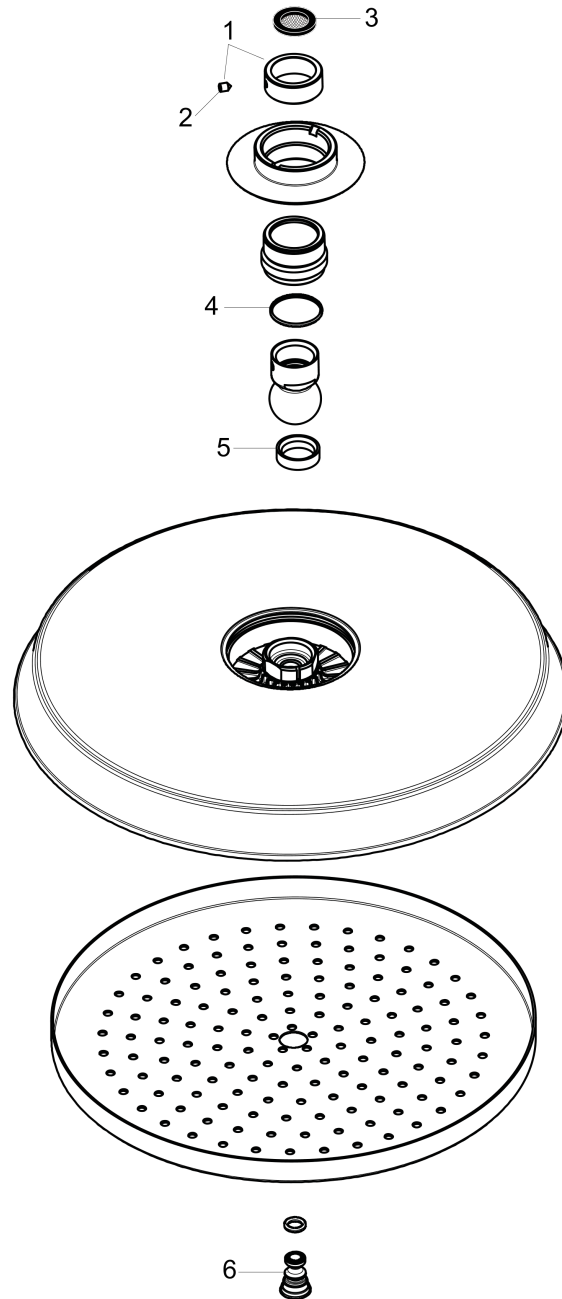

**Raindance Classic
Showerhead 240 1-Jet, 2.0 GPM**

Finishes : **rubbed bronze** Part no. : **27377921**

Description

Features

- 140 no-clog spray channels
- Spray modes: Rain
- Flow: 2.0 GPM (7.6 L/Min)
- Fully-finished matching spray face
- Spray face removable for cleaning

Item details

List Price \$ 1,001.00

Technology

Compliance

Product image

Scale drawing

Raindance Classic
Showerhead 240 1-Jet, 2.0 GPM
Finishes : **rubbed bronze** Part no. : **27377921**

Exploded drawing

Year of production: >01/18

Raindance Classic
Showerhead 240 1-Jet, 2.0 GPM
 Finishes : **rubbed bronze** Part no. : **27377921**

Spare parts list

Year of production: >01/18

Pos.	Description	Part no.	Price	PU
1	lock washer	98942000	-	1
2	hollow set screw M4x6	97767000	-	1
3	filter packing	94246000	-	1
4	lever collar	97536000	-	1
5	seal	97606000	-	1