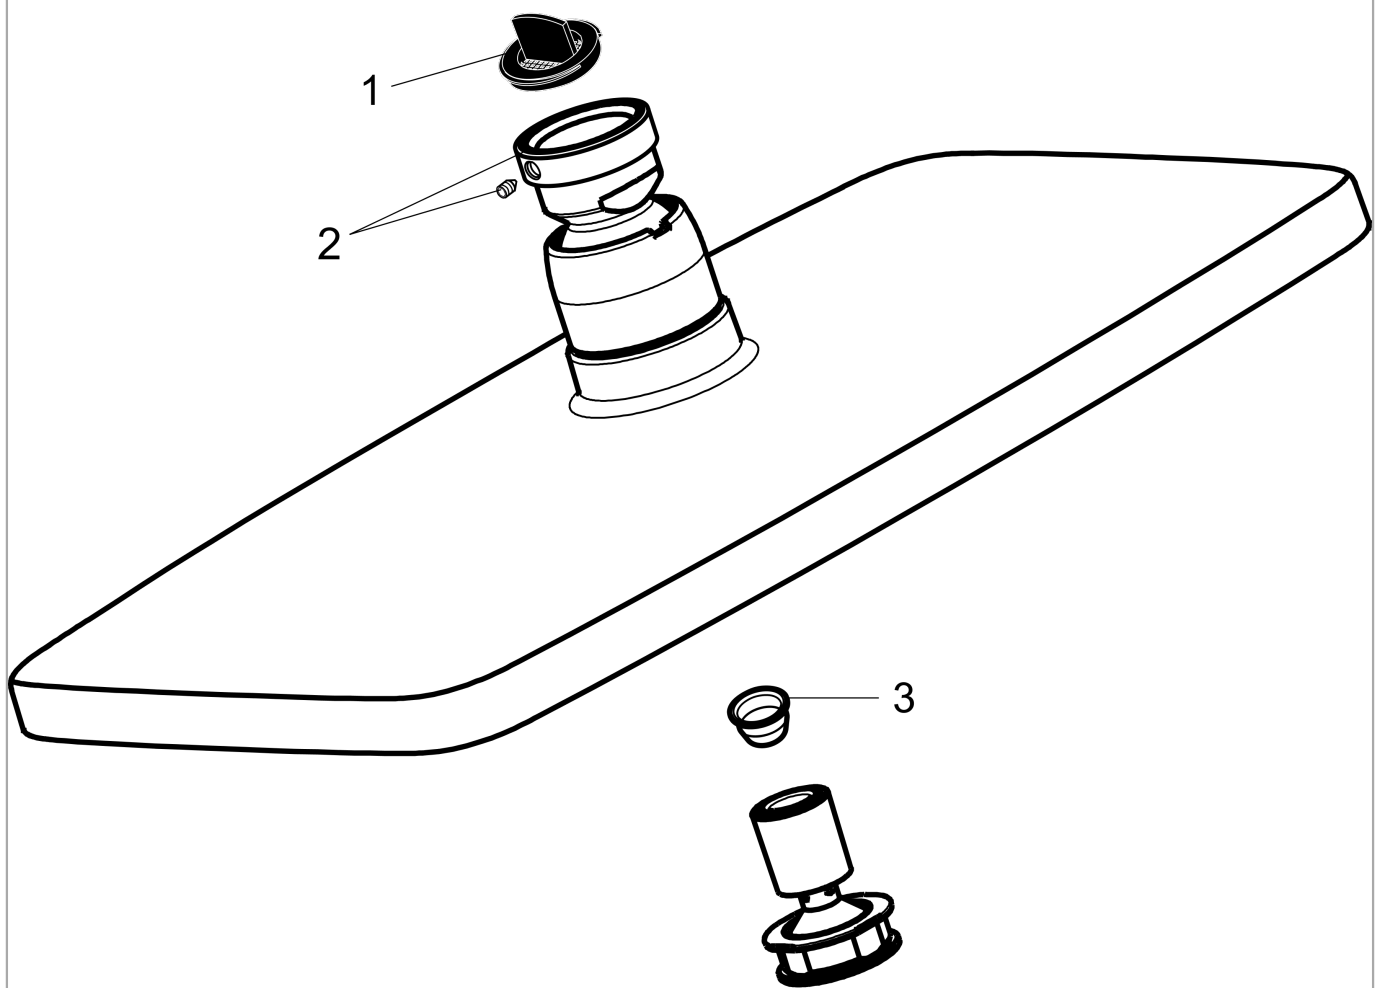

Raindance E

Showerhead 240 1-Jet, 2.5 GPM

Finishes : **polished nickel** Part no. : **27380831**

Description

Features

- 141 no-clog spray channels
- Spray modes: RainAir
- Flow: 2.5 GPM (9.5 L/Min)
- Fully-finished matching spray face

Item details

List Price \$ 818.00

Technology

Compliance

Product image

Scale drawing

Raindance E

Showerhead 240 1-Jet, 2.5 GPM

Finishes : **polished nickel** Part no. : **27380831**

Exploded drawing

Year of production: >05/10

Raindance E

Showerhead 240 1-Jet, 2.5 GPM

Finishes : **polished nickel** Part no. : **27380831**

Spare parts list