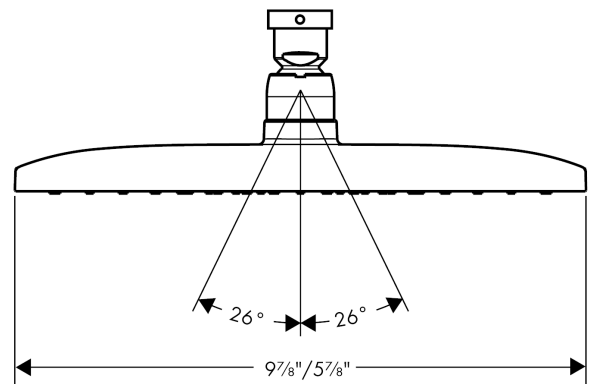

Raindance E

Showerhead 240 1-Jet, 2.5 GPM

Finishes : **polished nickel** Part no. : **27380831**

Description

Features

- 141 no-clog spray channels
- Spray modes: RainAir
- Flow: 2.5 GPM (9.5 L/Min)
- Fully-finished matching spray face

Item details

List Price \$ 818.00

Technology

Compliance

Product image

Scale drawing

Raindance E

Showerhead 240 1-Jet, 2.5 GPM

Finishes : **polished nickel** Part no. : **27380831**

Exploded drawing

Year of production: >05/10

Raindance E

Showerhead 240 1-Jet, 2.5 GPM

Finishes : **polished nickel** Part no. : **27380831**

Spare parts list