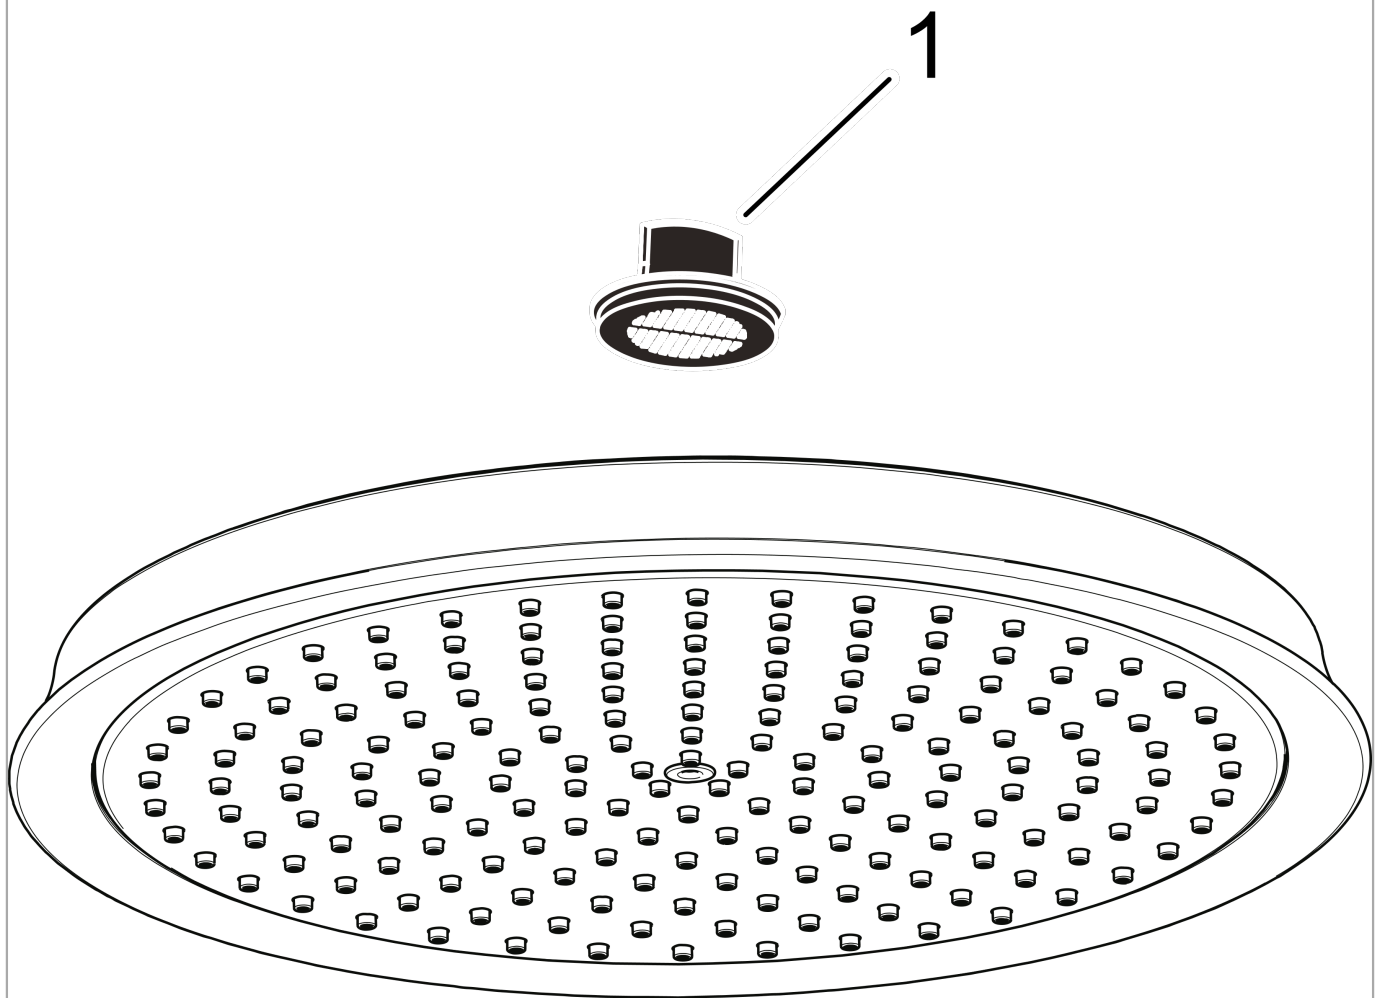

Raindance Classic
Showerhead 300 1-Jet, 2.5 GPM
 Finishes : **chrome** Part no. : **28428001**

Description

Features

- 225 no-clog spray channels
- Spray modes: RainAir
- Flow: 2.5 GPM (9.5 L/Min)
- Fully-finished matching spray face

Item details

List Price \$ 969.00

Technology

Compliance

Product image

Scale drawing

Raindance Classic
Showerhead 300 1-Jet, 2.5 GPM
Finishes : **chrome** Part no. : **28428001**

Exploded drawing

Year of production: >06/09

Raindance Classic
Showerhead 300 1-Jet, 2.5 GPM
 Finishes : **chrome** Part no. : **28428001**

Spare parts list

Year of production: >**06/09**

Pos.	Description	Part no.	Price	PU
1	filter packing	88649000	-	1