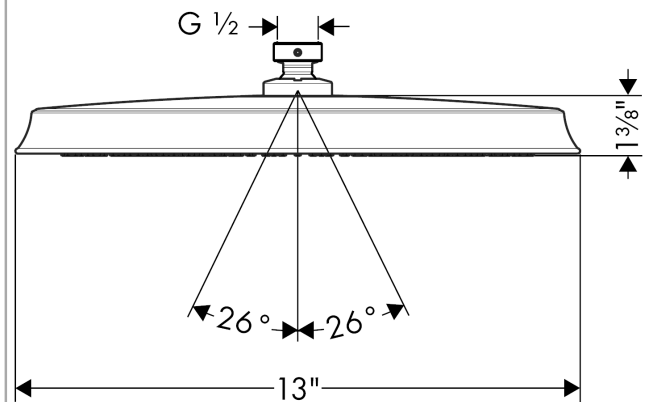

Raindance Classic
Showerhead 300 1-Jet, 2.5 GPM
 Finishes : **chrome** Part no. : **28428001**

Description

Features

- 225 no-clog spray channels
- Spray modes: RainAir
- Flow: 2.5 GPM (9.5 L/Min)
- Fully-finished matching spray face

Item details

List Price \$ 969.00

Technology

Compliance

Product image

Scale drawing

Raindance Classic
Showerhead 300 1-Jet, 2.5 GPM
Finishes : **chrome** Part no. : **28428001**

Exploded drawing

Year of production: >06/09

Raindance Classic
Showerhead 300 1-Jet, 2.5 GPM
 Finishes : **chrome** Part no. : **28428001**

Spare parts list

Year of production: >**06/09**

Pos.	Description	Part no.	Price	PU
1	filter packing	88649000	-	1