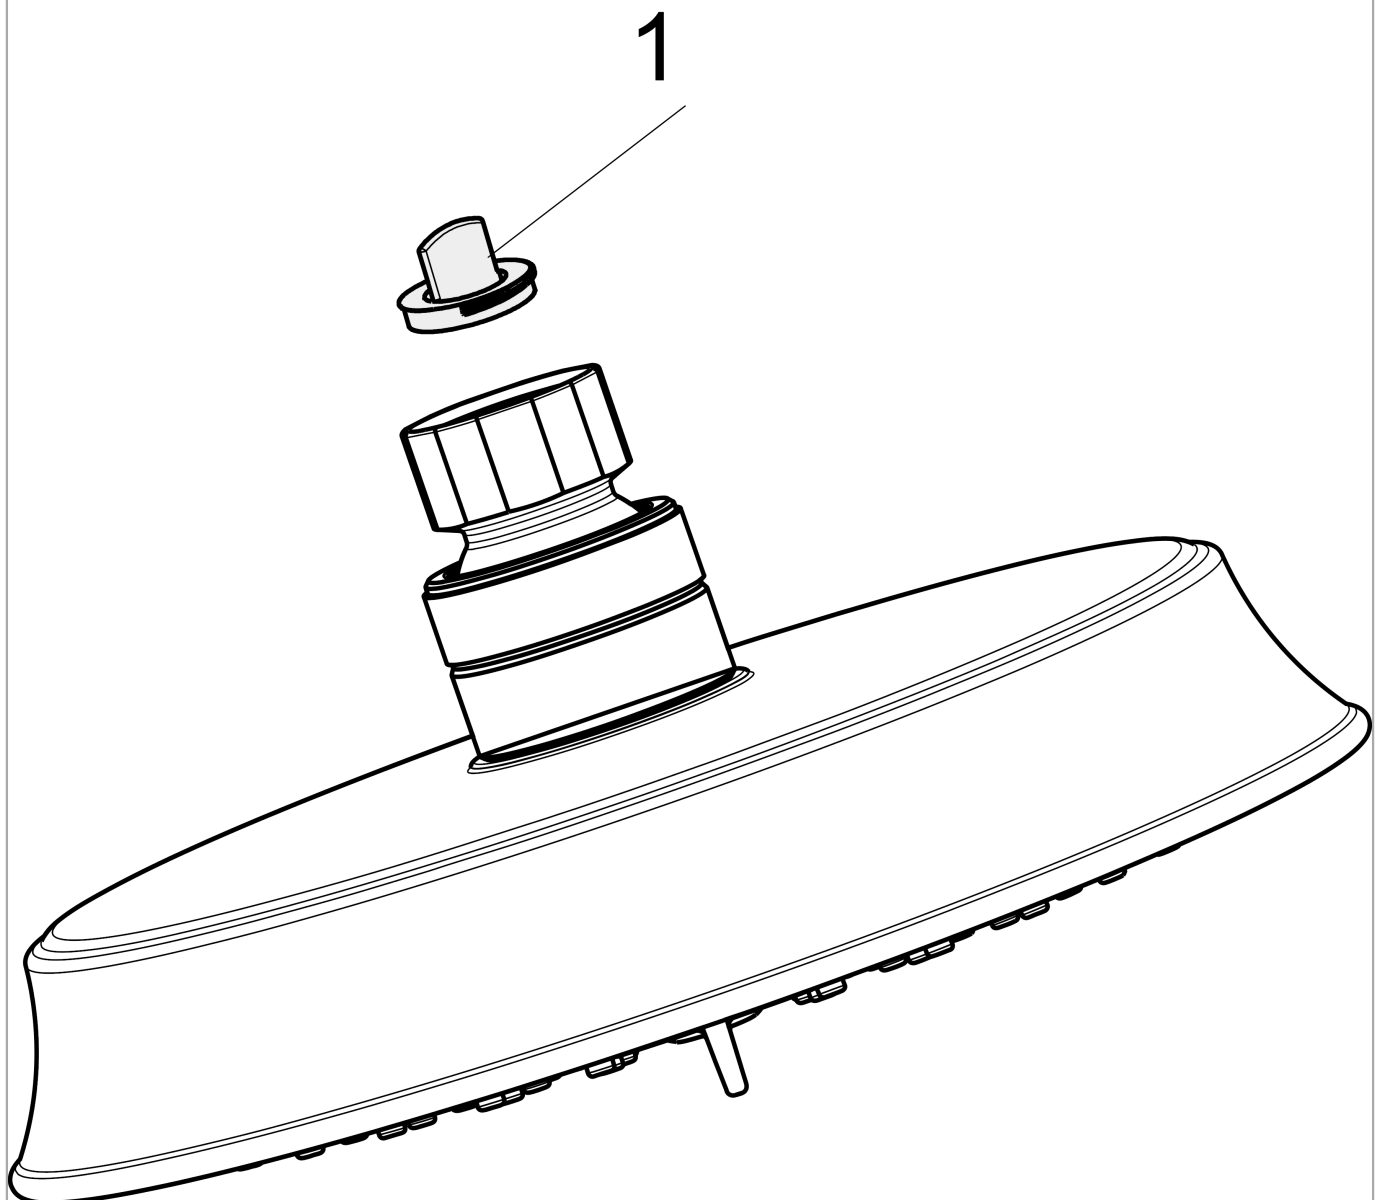

**Raindance Classic
Showerhead 150 3-Jet, 2.5 GPM**

Finishes : **brushed nickel** Part no. : **28471821**

Description

Features

- 86 no-clog spray channels
- Spray modes: RainAir, BalanceAir, Whirl
- Flow: 2.5 GPM (9.5 L/Min)
- adjustment with shift on overhead shower
- Fully-finished matching spray face

Item details

List Price \$ 407.00

Technology

Compliance

Product image

Scale drawing

Raindance Classic
Showerhead 150 3-Jet, 2.5 GPM
Finishes : **brushed nickel** Part no. : **28471821**

Exploded drawing

Year of production: >10/12

Raindance Classic
Showerhead 150 3-Jet, 2.5 GPM
 Finishes : **brushed nickel** Part no. : **28471821**

Spare parts list

Year of production: >10/12

Pos.	Description	Part no.	Price	PU
1	filter packing	88649000	-	1