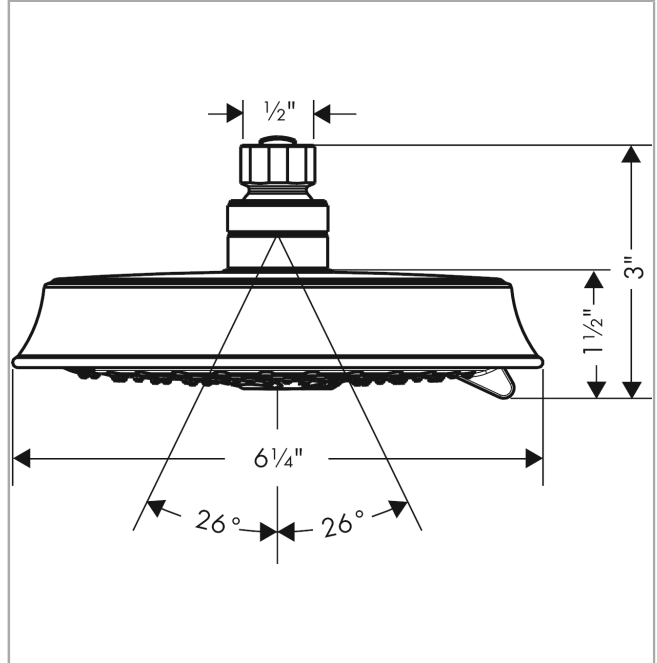

**Raindance Classic
Showerhead 150 3-Jet, 2.5 GPM**

Finishes : **brushed nickel** Part no. : **28471821**

Description

Features

- 86 no-clog spray channels
- Spray modes: RainAir, BalanceAir, Whirl
- Flow: 2.5 GPM (9.5 L/Min)
- adjustment with shift on overhead shower
- Fully-finished matching spray face

Item details

List Price \$ 407.00

Technology

Compliance

Product image

Scale drawing

Raindance Classic
Showerhead 150 3-Jet, 2.5 GPM
Finishes : **brushed nickel** Part no. : **28471821**

Exploded drawing

Year of production: >10/12

Raindance Classic
Showerhead 150 3-Jet, 2.5 GPM
 Finishes : **brushed nickel** Part no. : **28471821**

Spare parts list

Year of production: >10/12

Pos.	Description	Part no.	Price	PU
1	filter packing	88649000	-	1