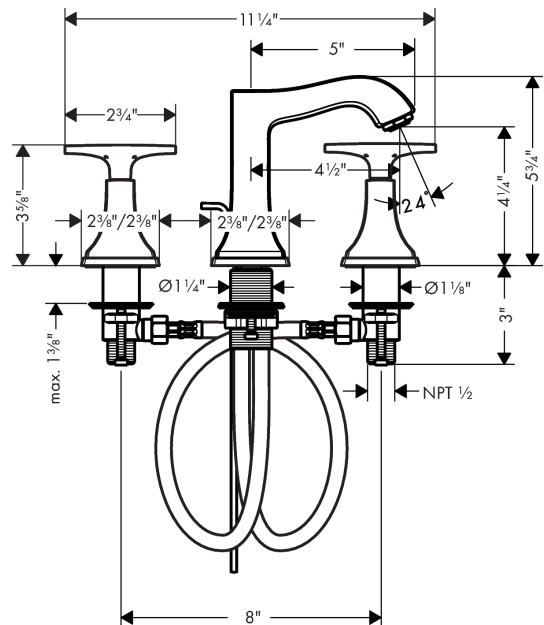

Metropol Classic
Widespread Faucet 110 with Cross Handles and Pop-Up Drain, 1.2 GPM
 Finishes : brushed nickel Part no. : 31306821

Description

Features

- Aerated spray
- Flow: 1.2 GPM (4.5 L/Min)
- 90° ceramic valves
- Includes pop-up drain

Item details

List Price \$ 796.00

Technology

Compliance

Product image

Scale drawing

Metropol Classic
Widespread Faucet 110 with Cross Handles and Pop-Up Drain, 1.2 GPM
 Finishes : brushed nickel Part no. : 31306821

Exploded drawing

Year of production: >01/18

Metropol Classic

Widespread Faucet 110 with Cross Handles and Pop-Up Drain, 1.2 GPM

Finishes : brushed nickel Part no. : 31306821

Spare parts list

Year of production: >01/18

Pos.	Description	Part no.	Price	PU
1	handle fixing set	98932000	-	1
2	nut	92825000	-	1
3	O-ring 29x1,5	92738000	-	1
4	O-ring 48x1,5	92159000	-	1
5	stop valve cpl.	97357001	-	1
6	lever collar	97548000	-	1
7	shut off unit right closing	94009000	-	1
8	shut off unit left closing	94008000	-	1
9	connection hose 18½" M8x0,75 3/8"	96321001	-	1
10	fixing set (Ø 32)	13961000	-	1
11	aerator M24x1 (4,5 l/min)	92877820	-	1
12	pull rod	96657820	-	1
a	pop up waste	88509820	-	1
b	spout cpl.	95394820	-	1