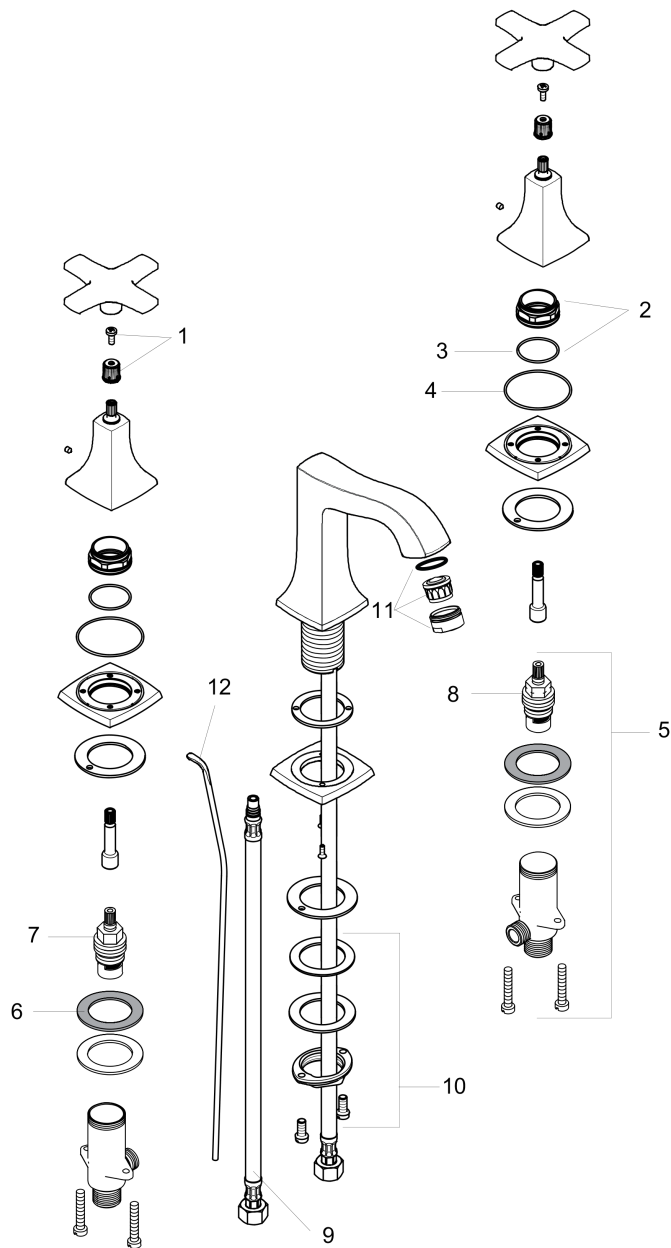

Metropol Classic
Widespread Faucet 110 with Cross Handles and Pop-Up Drain, 1.2 GPM
 Finishes : brushed nickel Part no. : 31306821

Description

Features

- Aerated spray
- Flow: 1.2 GPM (4.5 L/Min)
- 90° ceramic valves
- Includes pop-up drain

Item details

List Price \$ 796.00

Technology

Compliance

Product image

Scale drawing

Metropol Classic
Widespread Faucet 110 with Cross Handles and Pop-Up Drain, 1.2 GPM
 Finishes : brushed nickel Part no. : 31306821

Exploded drawing

Year of production: >01/18

Metropol Classic

Widespread Faucet 110 with Cross Handles and Pop-Up Drain, 1.2 GPM

Finishes : brushed nickel Part no. : 31306821

Spare parts list

Year of production: >01/18

Pos.	Description	Part no.	Price	PU
1	handle fixing set	98932000	-	1
2	nut	92825000	-	1
3	O-ring 29x1,5	92738000	-	1
4	O-ring 48x1,5	92159000	-	1
5	stop valve cpl.	97357001	-	1
6	lever collar	97548000	-	1
7	shut off unit right closing	94009000	-	1
8	shut off unit left closing	94008000	-	1
9	connection hose 18½" M8x0,75 3/8"	96321001	-	1
10	fixing set (Ø 32)	13961000	-	1
11	aerator M24x1 (4,5 l/min)	92877820	-	1
12	pull rod	96657820	-	1
a	pop up waste	88509820	-	1
b	spout cpl.	95394820	-	1