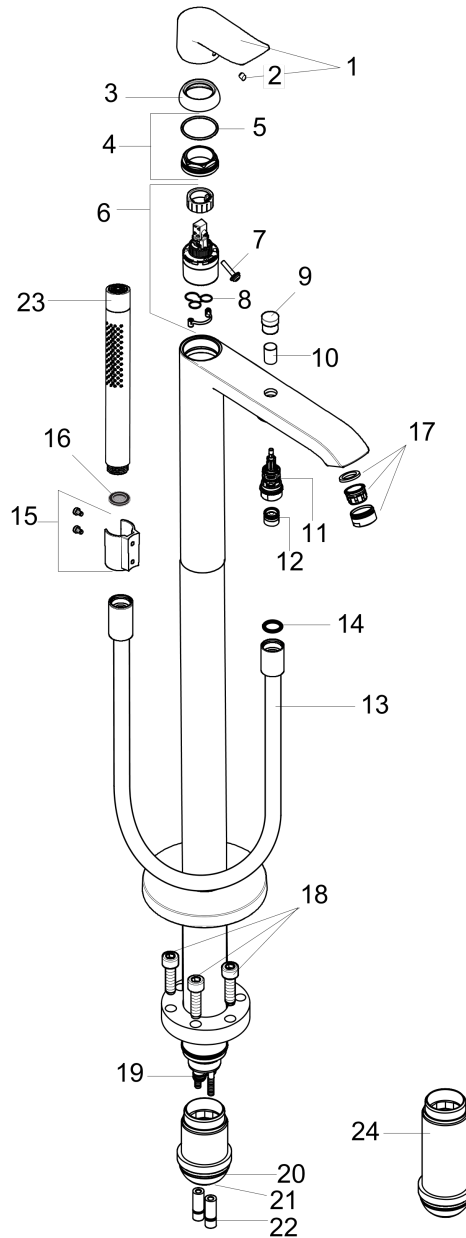

Metris
Freestanding Tub Filler Trim with 1.75 GPM Handshower
Finishes : **brushed nickel** Part no. : **31432821**

Exploded drawing

Year of production: >07/18

Metris

Freestanding Tub Filler Trim with 1.75 GPM Handshower

Finishes : **brushed nickel** Part no. : **31432821**

Spare parts list

Year of production: >07/18

Pos.	Description	Part no.	Price	PU
1	handle	95519820	-	1
2	screw cover	96338000	-	1
3	flange	97406820	-	1
4	nut	97209000	-	1
5	O-Ring 32x2	98193000	-	1
6	cartridge, assy	92730000	-	1
7	locking screw for handle	95140000	-	1
8	seal	95008000	-	1
9	diverter knob	95284820	-	1
10	sleeve	97979820	-	1
11	selector	97978000	-	1
12	non return valve	97980000	-	1
13	shower hose 1,25 m	28282820	-	1
14	seal	98058000	-	1
15	shower holder, assy	96295820	-	1
16	filter packing	94246000	-	1
17	aerator M24x1 (38 l/min)	95871820	-	1
18	hexagon socket screw M10x35	97670000	-	1
19	O-ring 9x1,5	98117000	-	1
20	O-ring 44x2,5	98162000	-	1
21	O-ring 29x3	98371000	-	1
22	O-ring 7x2	98419000	-	1
23	handshower	04486820	-	1
24	extension set 60 mm	97686000	-	1