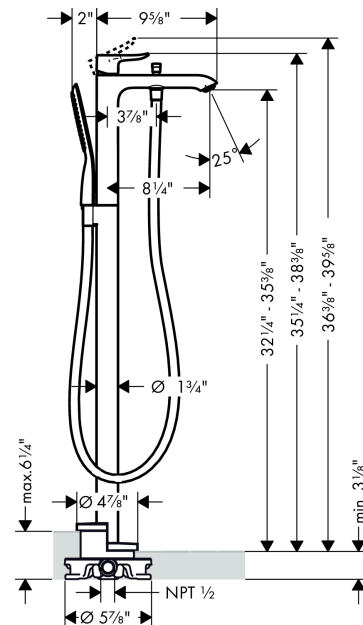

**Metris**  
**Freestanding Tub Filler Trim with 1.75 GPM Handshower**  
 Finishes : **brushed nickel** Part no. : **31432821**

**Description**

**Features**

- consists of: Freestanding tub filler trim, Baton handshower, Handshower hose
- Ceramic cartridge
- Integrated double backflow prevention

**Item details**

List Price \$ 1,947.00

**Technology**

**Compliance**

**Product image**

**Scale drawing**

**Metris**  
**Freestanding Tub Filler Trim with 1.75 GPM Handshower**  
 Finishes : **brushed nickel** Part no. : **31432821**

### Freestanding Tub Filler Trim with 1.75 GPM Handshower

Finishes : **brushed nickel** Part no. : **31432821**

## Spare parts list

Year of production: >07/18

Pos.	Description	Part no.	Price	PU
1	handle	95519820	-	1
2	screw cover	96338000	-	1
3	flange	97406820	-	1
4	nut	97209000	-	1
5	O-Ring 32x2	98193000	-	1
6	cartridge, assy	92730000	-	1
7	locking screw for handle	95140000	-	1
8	seal	95008000	-	1
9	diverter knob	95284820	-	1
10	sleeve	97979820	-	1
11	selector	97978000	-	1
12	non return valve	97980000	-	1
13	shower hose 1,25 m	28282820	-	1
14	seal	98058000	-	1
15	shower holder, assy	96295820	-	1
16	filter packing	94246000	-	1
17	aerator M24x1 (38 l/min)	95871820	-	1
18	hexagon socket screw M10x35	97670000	-	1
19	O-ring 9x1,5	98117000	-	1
20	O-ring 44x2,5	98162000	-	1
21	O-ring 29x3	98371000	-	1
22	O-ring 7x2	98419000	-	1
23	handshower	04486820	-	1
24	extension set 60 mm	97686000	-	1