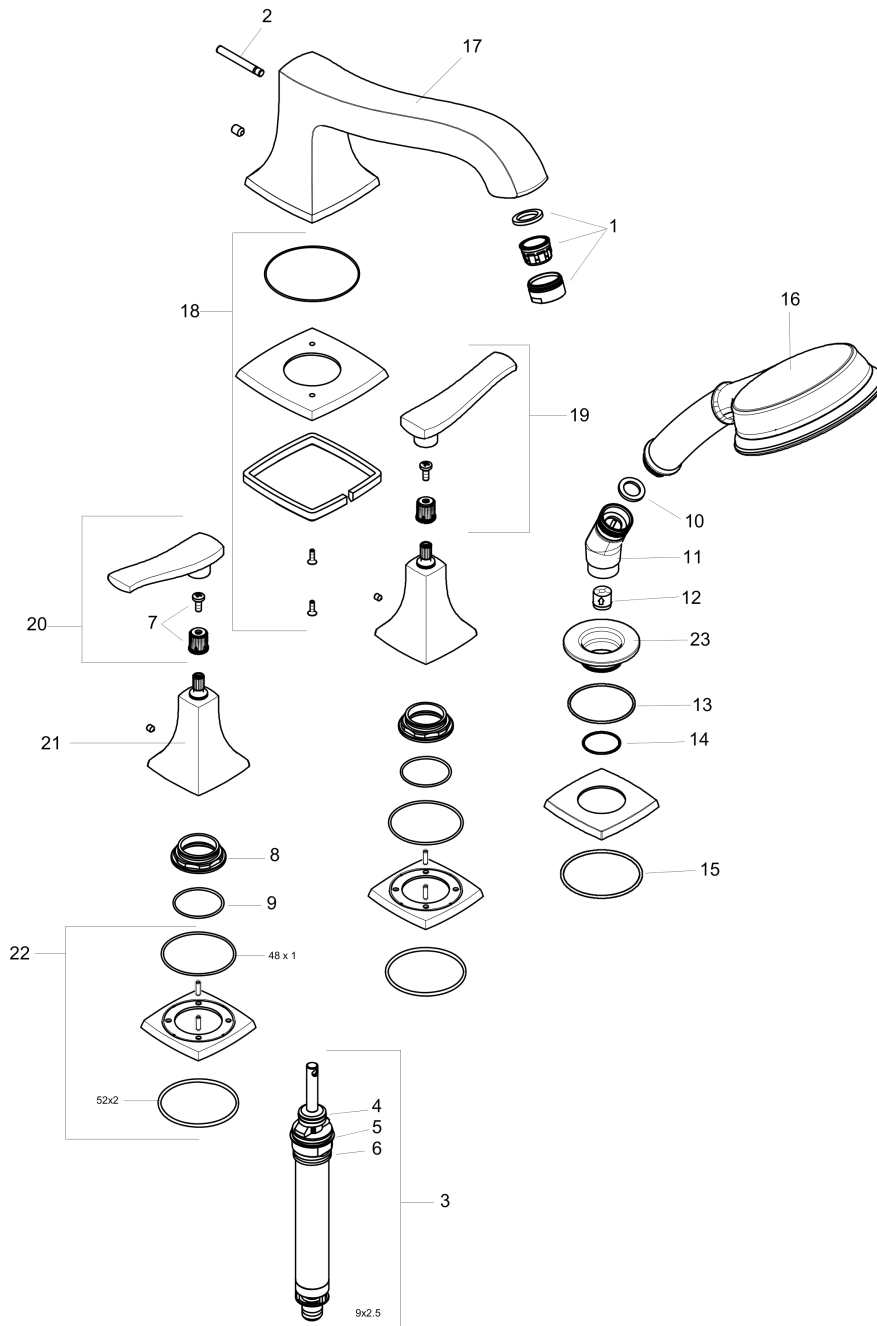

Metropol Classic
4-Hole Roman Tub Set Trim with Lever Handles and 1.8 GPM Handshower
 Finishes : **chrome** Part no. : **31441001**

Description

Features

- consists of: 4-Hole Roman tub filler trim, Handshower, Handshower holder
- 90° ceramic valves
- Integrated double backflow prevention

Item details

List Price \$ 838.00

Technology

Compliance

Product image

Scale drawing

Metropol Classic
4-Hole Roman Tub Set Trim with Lever Handles and 1.8 GPM Handshower
 Finishes : **chrome** Part no. : **31441001**

Exploded drawing

Year of production: >01/19

Metropol Classic
4-Hole Roman Tub Set Trim with Lever Handles and 1.8 GPM Handshower
 Finishes : **chrome** Part no. : **31441001**

Spare parts list

Year of production: >01/19

Pos.	Description	Part no.	Price	PU
1	aerator M24x1 (30 l/min)	96512000	-	1
2	diverter knob	98707000	-	1
3	selector assy	96775000	-	1
4	O-Ring 14x2,5	98189000	-	1
5	O-Ring 23x2,5	98183000	-	1
6	O-Ring 22x2	98185000	-	1
7	handle fixing set	98932000	-	1
8	nut	92943000	-	1
9	O-ring 32x1,5	92936000	-	1
10	seal	98058000	-	1
11	shower holder	28071000	-	1
12	set of non return valves DW 15	94074000	-	1
13	O-ring 43x1,5	98148000	-	1
14	O-ring 24x1	92953000	-	1
15	O-ring 52x2	92952000	-	1
16	handshower	04753000	-	1
17	spout cpl.	92939000	-	1
18	escutcheon for spout	92946000	-	1
19	handle for cold water	92822000	-	1
20	handle for hot water	92821000	-	1
21	escutcheon for handle	92824000	-	1
22	escutcheon for handle	92945000	-	1
23	escutcheon Ø 52 mm	92951000	-	1