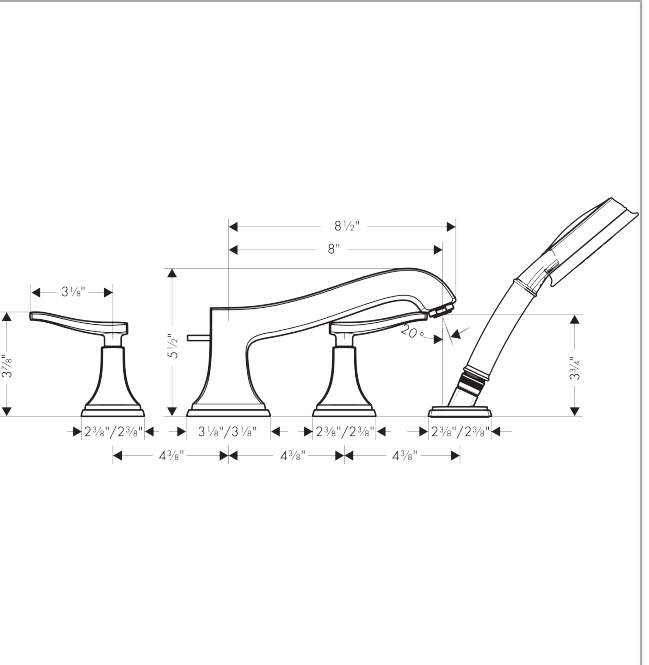

Metropol Classic
4-Hole Roman Tub Set Trim with Lever Handles and 1.8 GPM Handshower
 Finishes : **chrome** Part no. : **31441001**

Description

Features

- consists of: 4-Hole Roman tub filler trim, Handshower, Handshower holder
- 90° ceramic valves
- Integrated double backflow prevention

Item details

List Price \$ 838.00

Technology

Compliance

Product image

Scale drawing

Metropol Classic
4-Hole Roman Tub Set Trim with Lever Handles and 1.8 GPM Handshower
 Finishes : **chrome** Part no. : **31441001**

Exploded drawing

Year of production: >01/19

Metropol Classic
4-Hole Roman Tub Set Trim with Lever Handles and 1.8 GPM Handshower
 Finishes : **chrome** Part no. : **31441001**

Spare parts list

Year of production: >01/19

Pos.	Description	Part no.	Price	PU
1	aerator M24x1 (30 l/min)	96512000	-	1
2	diverter knob	98707000	-	1
3	selector assy	96775000	-	1
4	O-Ring 14x2,5	98189000	-	1
5	O-Ring 23x2,5	98183000	-	1
6	O-Ring 22x2	98185000	-	1
7	handle fixing set	98932000	-	1
8	nut	92943000	-	1
9	O-ring 32x1,5	92936000	-	1
10	seal	98058000	-	1
11	shower holder	28071000	-	1
12	set of non return valves DW 15	94074000	-	1
13	O-ring 43x1,5	98148000	-	1
14	O-ring 24x1	92953000	-	1
15	O-ring 52x2	92952000	-	1
16	handshower	04753000	-	1
17	spout cpl.	92939000	-	1
18	escutcheon for spout	92946000	-	1
19	handle for cold water	92822000	-	1
20	handle for hot water	92821000	-	1
21	escutcheon for handle	92824000	-	1
22	escutcheon for handle	92945000	-	1
23	escutcheon Ø 52 mm	92951000	-	1