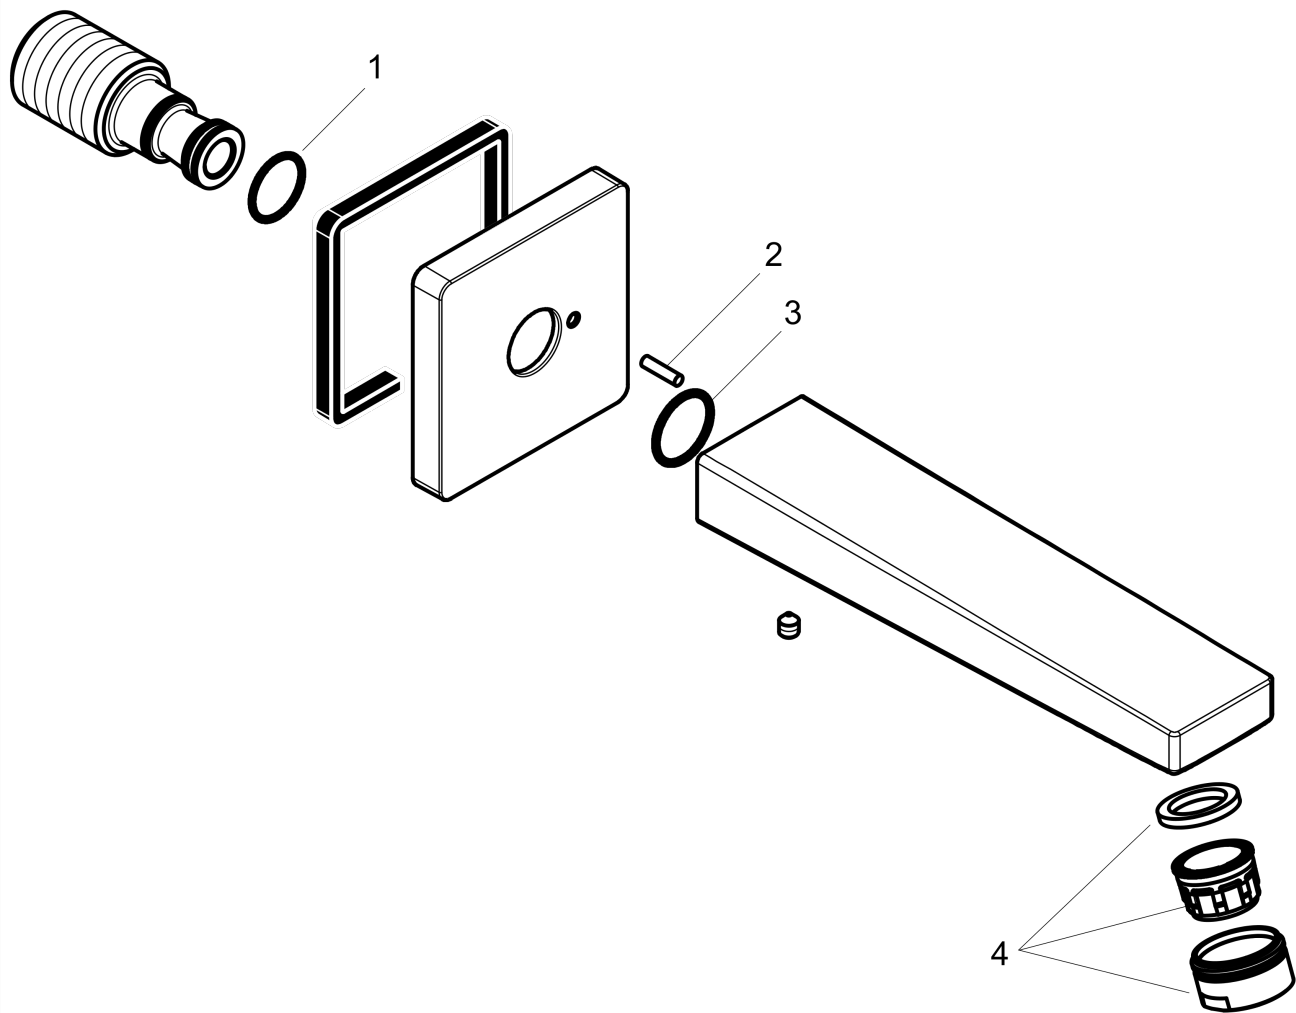

**Metropol  
Tub Spout**

Finishes : **brushed nickel** Part no. : **32542821**

**Description**

**Features**

- Solid brass

**Item details**

List Price \$ 244.00

**Compliance**

**Product image**

**Scale drawing**

**Metropol  
Tub Spout**

Finishes : **brushed nickel** Part no. : **32542821**

**Exploded drawing**

Year of production: >01/18

**Metropol  
Tub Spout**

Finishes : **brushed nickel** Part no. : **32542821**

**Spare parts list**

Year of production: >01/18

Pos.	Description	Part no.	Price	PU
1	O-ring 13x2	98128000	-	1
2	pin	97766000	-	1
3	O-ring 18x1,5	98231000	-	1
4	aerator M24x1 (30 l/min)	96512820	-	1