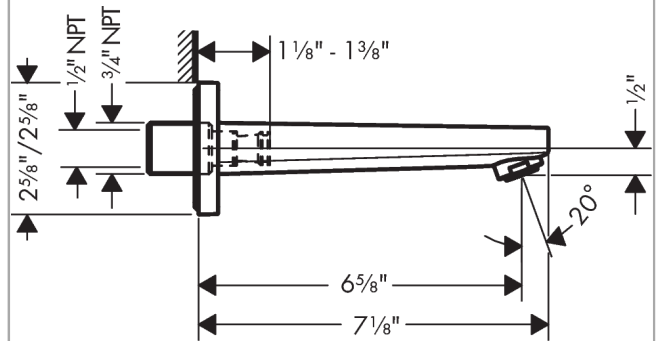

**Metropol  
Tub Spout**

Finishes : **brushed nickel** Part no. : **32542821**

**Description**

**Features**

- Solid brass

**Item details**

List Price \$ 244.00

**Compliance**

**Product image**

**Scale drawing**

**Metropol  
Tub Spout**

Finishes : **brushed nickel** Part no. : **32542821**

**Exploded drawing**

Year of production: >01/18

**Metropol  
Tub Spout**

Finishes : **brushed nickel** Part no. : **32542821**

**Spare parts list**

Year of production: >01/18

Pos.	Description	Part no.	Price	PU
1	O-ring 13x2	98128000	-	1
2	pin	97766000	-	1
3	O-ring 18x1,5	98231000	-	1
4	aerator M24x1 (30 l/min)	96512820	-	1