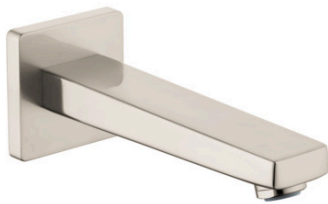

**Metropol  
Tub Spout**

Finishes : **brushed nickel** Part no. : **32542821**

**Description**

**Features**

- Solid brass

**Item details**

List Price \$ 244.00

**Compliance**

**Product image**

**Scale drawing**

**Metropol  
Tub Spout**

Finishes : **brushed nickel** Part no. : **32542821**

**Exploded drawing**

Year of production: >01/18

**Metropol  
Tub Spout**

Finishes : **brushed nickel** Part no. : **32542821**