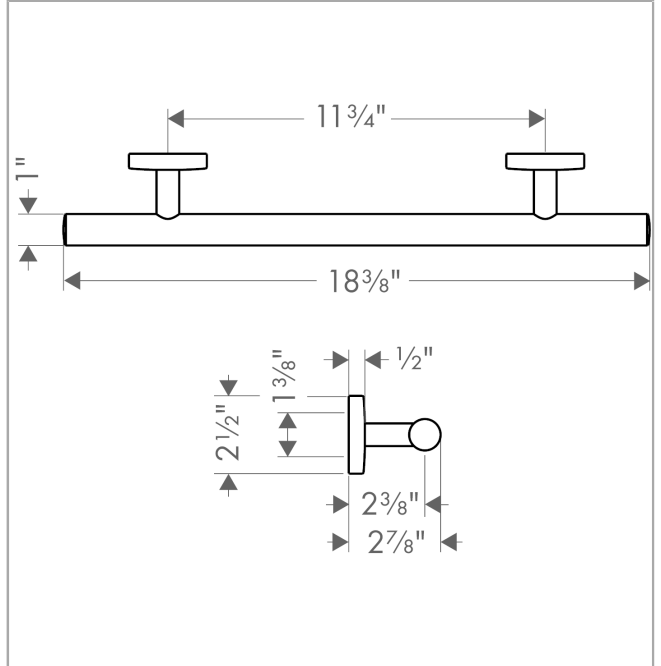

Logis

Towel Bar, 12"

Finishes : **brushed nickel** Part no. : **40513820**

Description

Features

- Brass
- Wall-mounted
- Metal holder

Item details

List Price \$ 152.00

Product image

Scale drawing

Logis

Towel Bar, 12"

Finishes : **brushed nickel** Part no. : **40513820**

Exploded drawing

Year of production: >11/08

Logis

Towel Bar, 12"

Finishes : **brushed nickel** Part no. : **40513820**

Spare parts list

Year of production: >11/08

Pos.	Description	Part no.	Price	PU
1	escutcheon	98538820	-	1
2	support element	98539000	-	1
3	hollow set screw M4x4	98540000	-	1
4	mounting set	96179000	-	1