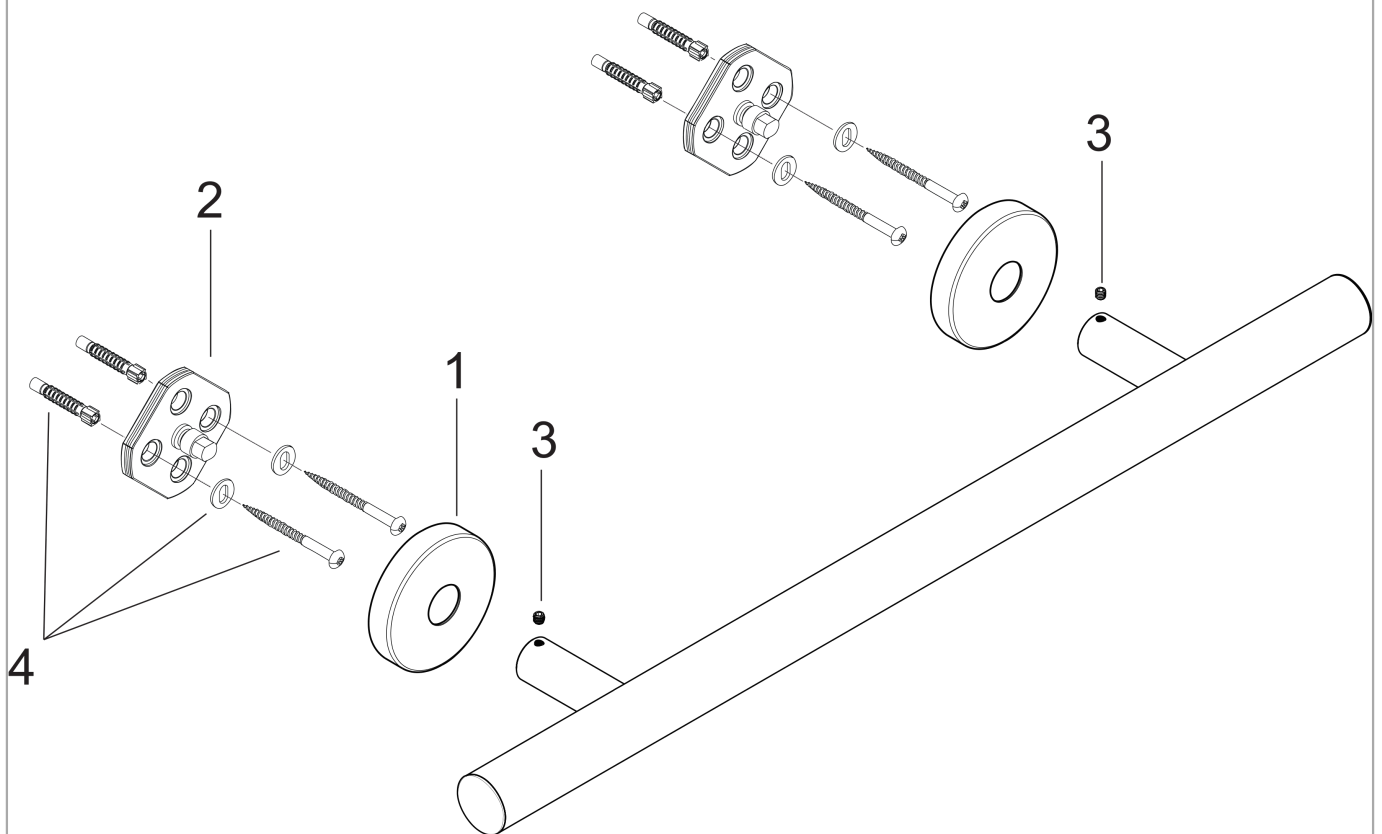

Logis

Towel Bar, 12"

Finishes : **brushed nickel** Part no. : **40513820**

Description

Features

- Brass
- Wall-mounted
- Metal holder

Item details

List Price \$ 152.00

Product image

Scale drawing

Logis

Towel Bar, 12"

Finishes : **brushed nickel** Part no. : **40513820**

Exploded drawing

Year of production: >11/08

Logis

Towel Bar, 12"

Finishes : **brushed nickel** Part no. : **40513820**

Spare parts list

Year of production: >11/08

Pos.	Description	Part no.	Price	PU
1	escutcheon	98538820	-	1
2	support element	98539000	-	1
3	hollow set screw M4x4	98540000	-	1
4	mounting set	96179000	-	1