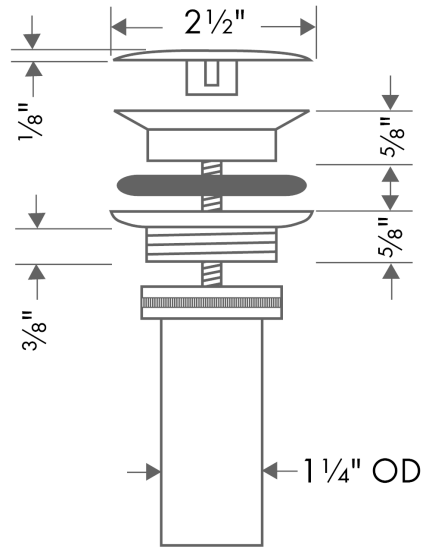

**Drain for Sinks**

Finishes : **chrome**    Part no. : **50001001**

**Description**

**Features**

- Non-closing
- For sinks without overflow

**Item details**

List Price \$ 64.00

**Product image**

**Scale drawing**

**Drain for Sinks**

Finishes : **chrome**    Part no. : **50001001**

**Exploded drawing**

Year of production: >01/12

**Drain for Sinks**

Finishes : **chrome**    Part no. : **50001001**

**Spare parts list**

Year of production: >01/12

Pos.	Description	Part no.	Price	PU
1	cover	97141000	-	1
2	screw	98000000	-	1
3	form ring	96361000	-	1