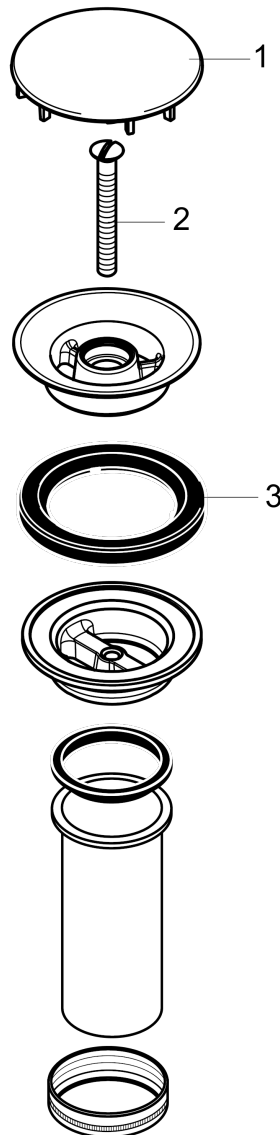

**Drain for Sinks**

Finishes : **chrome**    Part no. : **50001001**

**Description**

**Features**

- Non-closing
- For sinks without overflow

**Item details**

List Price \$ 64.00

**Product image**

**Scale drawing**

**Drain for Sinks**

Finishes : **chrome**    Part no. : **50001001**

**Exploded drawing**

Year of production: >01/12

**Drain for Sinks**

Finishes : **chrome**    Part no. : **50001001**

**Spare parts list**

Year of production: >01/12

Pos.	Description	Part no.	Price	PU
1	cover	97141000	-	1
2	screw	98000000	-	1
3	form ring	96361000	-	1