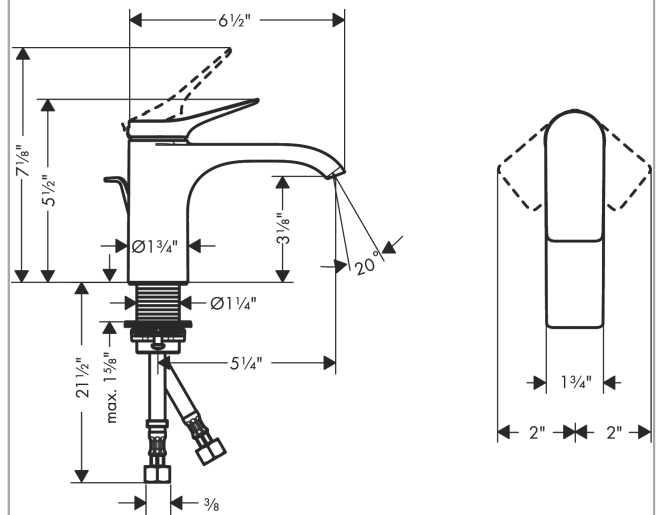

Vivenis
Single-Hole Faucet 80 with Pop-Up Drain, 1.2 GPM
 Finishes : **chrome** Part no. : **75010001**

Description

Features

- Consists of: Single-handle faucet, Pop-up assembly
- Spray modes: WaterfallStream
- Flow: 1.2 GPM (4.5 L/Min)
- Ceramic cartridge
- Includes pop-up drain
- Material waste set: Metal

Item details

List Price \$ 350.00

Technology

Design awards

Compliance

Product image

Scale drawing

Vivenis
Single-Hole Faucet 80 with Pop-Up Drain, 1.2 GPM
 Finishes : **chrome** Part no. : **75010001**

Exploded drawing

Year of production: >11/21

Vivenis

Single-Hole Faucet 80 with Pop-Up Drain, 1.2 GPM

Finishes : **chrome** Part no. : **75010001**

Spare parts list

Year of production: >11/21

Pos.	Description	Part no.	Price	PU
1	handle	94277000	-	1
2	screw cover	93735460	-	1
3	escutcheon	94027000	-	1
4	nut	93995000	-	1
5	O-ring 35x1,5	92114000	-	1
6	cartridge, assy	93897000	-	1
7	seal	95008000	-	1
8	O-ring 35x2	92604000	-	1
9	adapter for cartridge	98750000	-	1
10	O-Ring 30x2	98186000	-	1
11	spray former	94275001	-	1
12	connection hose 23½" M8x0,75 3/8"	96556001	-	1
13	flat seal	98749000	-	1
14	fixing set (Ø 32)	13961000	-	1
15	lever collar	97548000	-	1
16	pull rod	96657000	-	1
a	pop up waste	88509000	-	1
b	lever arm 340mm (ball-Ø12mm)	96324000	-	1