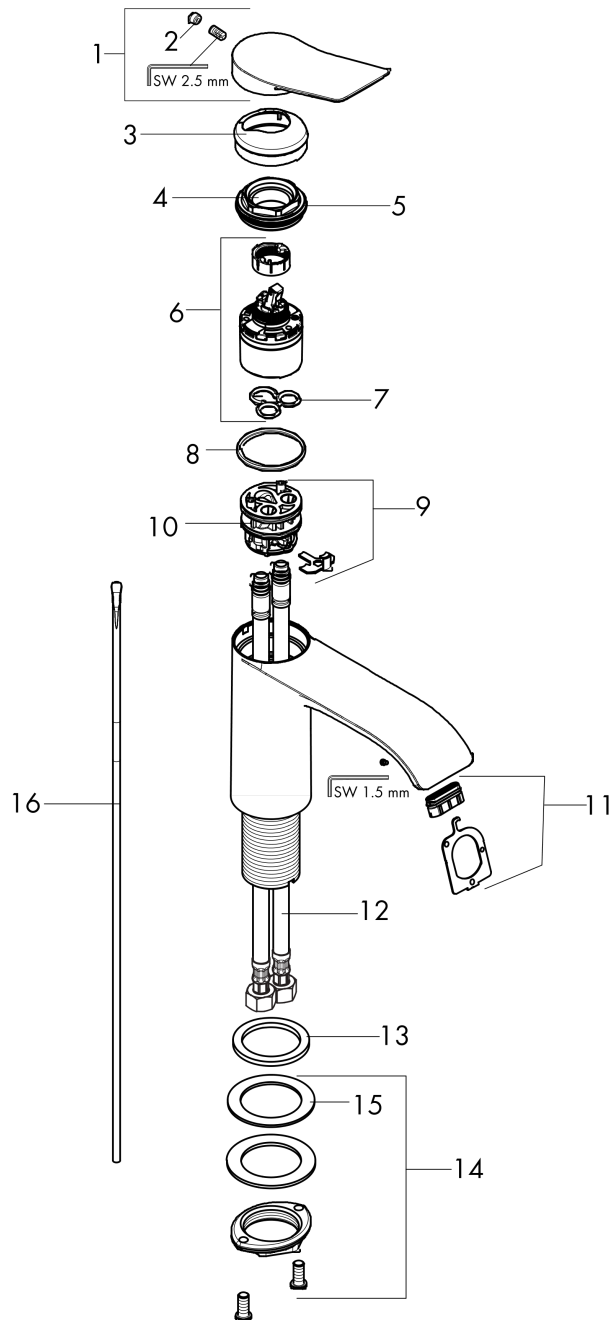

Vivenis
Single-Hole Faucet 80 with Pop-Up Drain, 1.2 GPM
 Finishes : **chrome** Part no. : **75010001**

Description

Features

- Consists of: Single-handle faucet, Pop-up assembly
- Spray modes: WaterfallStream
- Flow: 1.2 GPM (4.5 L/Min)
- Ceramic cartridge
- Includes pop-up drain
- Material waste set: Metal

Item details

List Price \$ 350.00

Technology

Design awards

Compliance

Product image

Scale drawing

Vivenis
Single-Hole Faucet 80 with Pop-Up Drain, 1.2 GPM
 Finishes : **chrome** Part no. : **75010001**

Exploded drawing

Year of production: >11/21

Vivenis

Single-Hole Faucet 80 with Pop-Up Drain, 1.2 GPM

Finishes : **chrome** Part no. : **75010001**

Spare parts list

Year of production: >11/21

Pos.	Description	Part no.	Price	PU
1	handle	94277000	-	1
2	screw cover	93735460	-	1
3	escutcheon	94027000	-	1
4	nut	93995000	-	1
5	O-ring 35x1,5	92114000	-	1
6	cartridge, assy	93897000	-	1
7	seal	95008000	-	1
8	O-ring 35x2	92604000	-	1
9	adapter for cartridge	98750000	-	1
10	O-Ring 30x2	98186000	-	1
11	spray former	94275001	-	1
12	connection hose 23½" M8x0,75 3/8"	96556001	-	1
13	flat seal	98749000	-	1
14	fixing set (Ø 32)	13961000	-	1
15	lever collar	97548000	-	1
16	pull rod	96657000	-	1
a	pop up waste	88509000	-	1
b	lever arm 340mm (ball-Ø12mm)	96324000	-	1