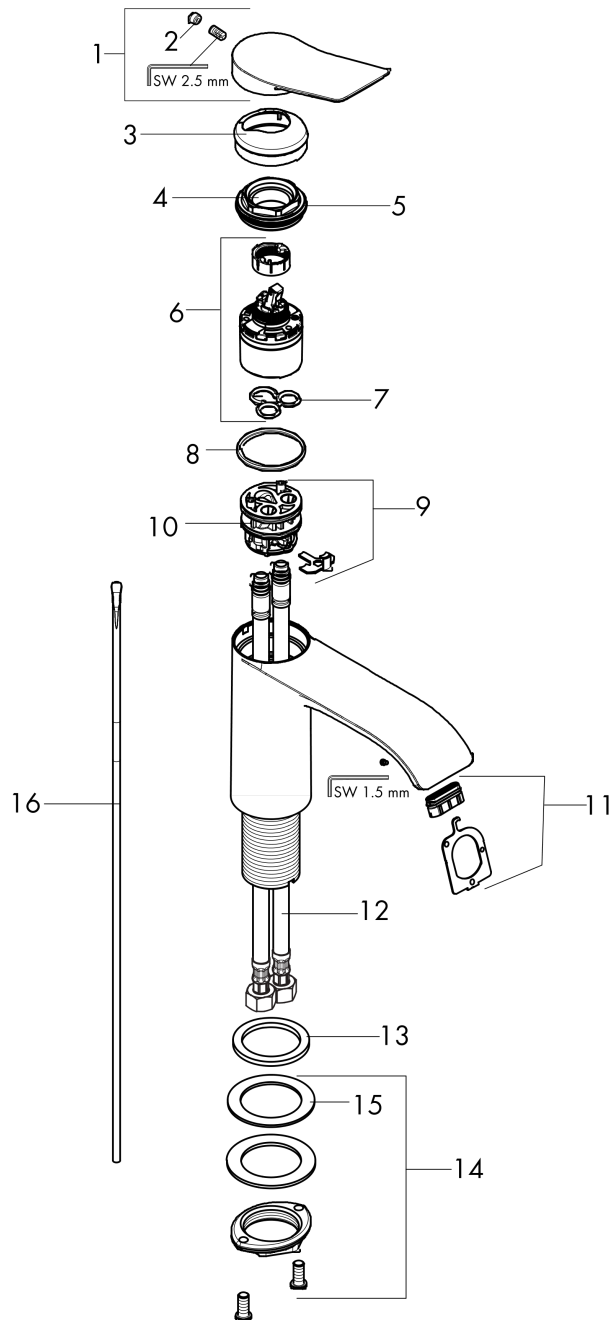

Vivenis
Single-Hole Faucet 80 with Pop-Up Drain, 1.2 GPM
 Finishes : **brushed nickel** Part no. : **75010821**

Description

Features

- Consists of: Single-handle faucet, Pop-up assembly
- Spray modes: WaterfallStream
- Flow: 1.2 GPM (4.5 L/Min)
- Ceramic cartridge
- Includes pop-up drain
- Material waste set: Metal

Item details

List Price \$ 462.00

Technology

Design awards

Compliance

Product image

Scale drawing

Vivenis
Single-Hole Faucet 80 with Pop-Up Drain, 1.2 GPM
 Finishes : **brushed nickel** Part no. : **75010821**

Exploded drawing

Year of production: >11/21

Vivenis**Single-Hole Faucet 80 with Pop-Up Drain, 1.2 GPM**Finishes : **brushed nickel** Part no. : **75010821****Spare parts list**

Year of production: >11/21

Pos.	Description	Part no.	Price	PU
1	handle	94277820	-	1
2	screw cover	93735460	-	1
3	escutcheon	94027820	-	1
4	nut	93995000	-	1
5	O-ring 35x1,5	92114000	-	1
6	cartridge, assy	93897000	-	1
7	seal	95008000	-	1
8	O-ring 35x2	92604000	-	1
9	adapter for cartridge	98750000	-	1
10	O-Ring 30x2	98186000	-	1
11	spray former	94275001	-	1
12	connection hose 23½" M8x0,75 3/8"	96556001	-	1
13	flat seal	98749000	-	1
14	fixing set (Ø 32)	13961000	-	1
15	lever collar	97548000	-	1
16	pull rod	96657820	-	1
a	lever arm 340mm (ball-Ø12mm)	96324000	-	1
b	pop up waste	88509820	-	1