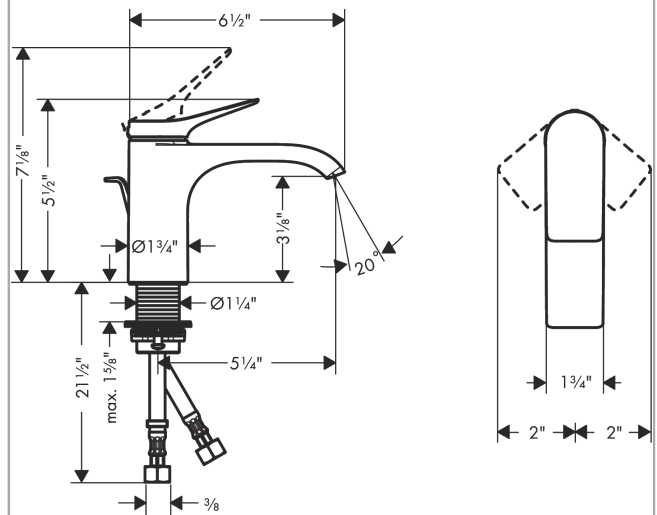

Vivenis
Single-Hole Faucet 80 with Pop-Up Drain, 1.2 GPM
 Finishes : **brushed nickel** Part no. : **75010821**

Description

Features

- Consists of: Single-handle faucet, Pop-up assembly
- Spray modes: WaterfallStream
- Flow: 1.2 GPM (4.5 L/Min)
- Ceramic cartridge
- Includes pop-up drain
- Material waste set: Metal

Item details

List Price \$ 462.00

Technology

Design awards

Compliance

Product image

Scale drawing

Vivenis
Single-Hole Faucet 80 with Pop-Up Drain, 1.2 GPM
 Finishes : **brushed nickel** Part no. : **75010821**

Exploded drawing

Year of production: >11/21

Vivenis**Single-Hole Faucet 80 with Pop-Up Drain, 1.2 GPM**Finishes : **brushed nickel** Part no. : **75010821****Spare parts list**

Year of production: >11/21

Pos.	Description	Part no.	Price	PU
1	handle	94277820	-	1
2	screw cover	93735460	-	1
3	escutcheon	94027820	-	1
4	nut	93995000	-	1
5	O-ring 35x1,5	92114000	-	1
6	cartridge, assy	93897000	-	1
7	seal	95008000	-	1
8	O-ring 35x2	92604000	-	1
9	adapter for cartridge	98750000	-	1
10	O-Ring 30x2	98186000	-	1
11	spray former	94275001	-	1
12	connection hose 23½" M8x0,75 3/8"	96556001	-	1
13	flat seal	98749000	-	1
14	fixing set (Ø 32)	13961000	-	1
15	lever collar	97548000	-	1
16	pull rod	96657820	-	1
a	lever arm 340mm (ball-Ø12mm)	96324000	-	1
b	pop up waste	88509820	-	1