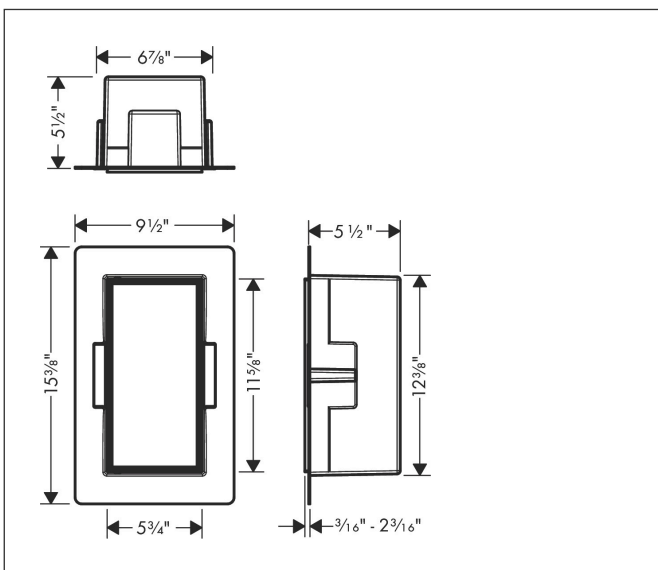

Brand hansgrohe
 Art. Name **XtraStoris Rock** Wall niche with tileable door 12"x 6"x 5 1/2"
 Art. Nr. 56088800
 Surface Brushed Stainless Steel
 Pos. 1

Product Picture

Features

- Consists of: wall niche with tileable door, sealing set
- Tileable Push-Open door
- Depth of the tileable door: 12 mm
- Installation depth: 140 mm
- Where to use: new construction, renovation
- Variable installation depth
- Easy to clean surface
- Suitable for use in wet areas
- easy adjustment to tile thickness
- Wall type: solid wall construction, drywall construction
- Material sealing set: Polystyrene (PS)
- Material wall niche: Stainless Steel 304 (1.4301)
- Dimensions wall niche: 300 x 150 x 140 mm (HxWxD)
- Required dimensions for sealing set: 313 x 175 x 140 mm (HxWxD)

Drawing

Technology