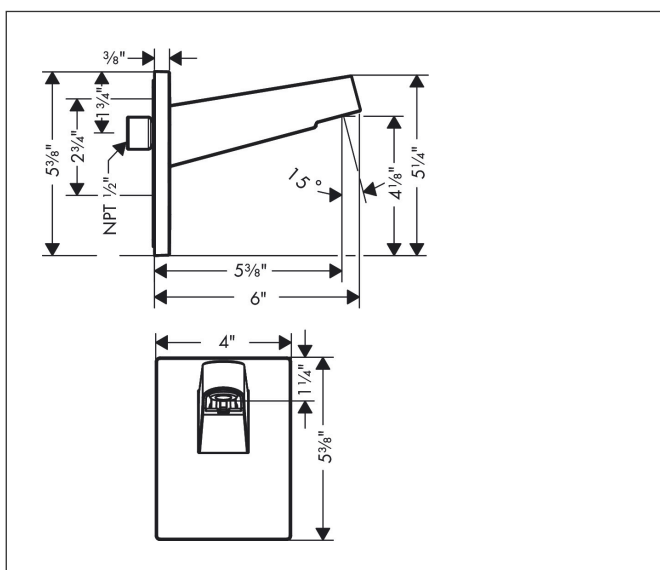

Brand hansgrohe
Art. Name **Pulsify** Showerarm for Showerhead 260
Art. Nr. 24149001
Surface chrome
Pos. 1

Product Picture

Features

- Plastic
- connection type: 1/2" NPT
- Wall Outlet, Mounting Material, Assembly instructions

Drawing

Technology